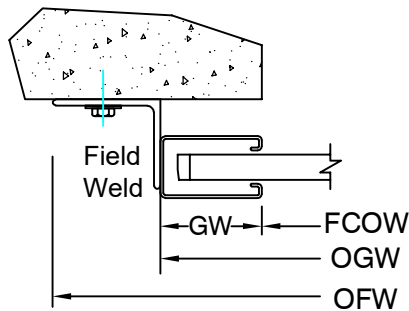

Hand Chain Operated  
Face of Wall Mounted

Page #: Page 1

**COIL SIDE ELEVATION**

**VERTICAL SECTION**

**FACE MOUNTED TO STEEL**

**FACE MOUNTED TO MASONRY**

**FACE MOUNTED TO TUBE**

**GUIDE SECTION**

Motor Operated  
Face of Wall Mounted

Page #: Page 2

BOTTOM BAR DETAIL

GUIDE DETAIL

Hexagon Hood

Square Hood

HOOD SHAPES AVAILABLE FOR THIS DOOR

CURTAIN