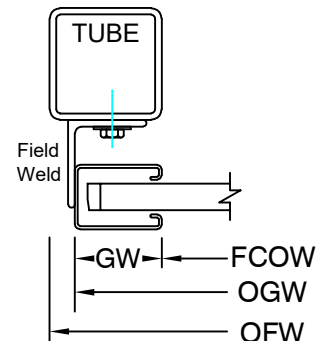

Hand Chain Operated  
Face of Wall Mounted

Page #: Page 1

**COIL SIDE ELEVATION**

**VERTICAL SECTION**

**FACE MOUNTED TO STEEL**

**FACE MOUNTED TO MASONRY**

**FACE MOUNTED TO TUBE**

**GUIDE SECTION**

Motor Operated  
Face of Wall Mounted

Page #: Page 2

BOTTOM BAR DETAIL

GUIDE DETAIL

Hexagon Hood

Square Hood

HOOD SHAPES AVAILABLE FOR THIS DOOR

CURTAIN