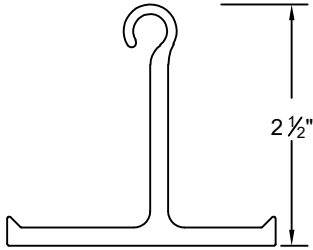

Hand Chain Operated  
Face of Wall Mounted

Page #: Page 1

**COIL SIDE ELEVATION**

**VERTICAL SECTION**

**FACE MOUNTED TO STEEL**

**FACE MOUNTED TO MASONRY**

**FACE MOUNTED TO TUBE**

**GUIDE SECTION**

**Notes:**

1. See page 2 for more options.

SALES REP.:

CUSTOMER:

JOB NAME:

NUMBER:

Manufactured by:

**Alpine**<sup>®</sup>  
OVERHEAD DOORS, INC.  
8 HULSE RD. E. SETAUKET, N.Y. 11733  
TEL: (631)473-9300 FAX: (631)642-0800  
© COPYRIGHT January 2021  
www.alpinedoors.com

Motor Operated  
Face of Wall Mounted

Page #: Page 2

BOTTOM BAR DETAIL

GUIDE DETAIL

Hexagon Hood

Square Hood

HOOD SHAPES AVAILABLE FOR THIS DOOR

CURTAIN