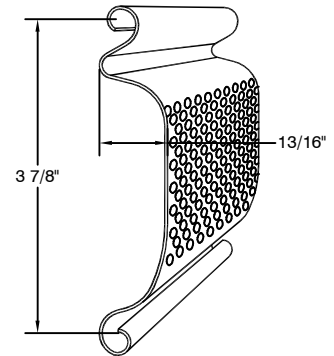

Hand Chain Operated  
Face of Wall Mounted

Page #: Page 1

**COIL SIDE ELEVATION**

**VERTICAL SECTION**

**FACE MOUNTED TO STEEL**

**FACE MOUNTED TO MASONRY**

**FACE MOUNTED TO TUBE**

**GUIDE SECTION**

Motor Operated  
Face of Wall Mounted

Page #: Page 2

BOTTOM BAR DETAIL

GUIDE DETAIL

Hexagon Hood

Square Hood

HOOD SHAPES AVAILABLE FOR THIS DOOR

CURTAIN