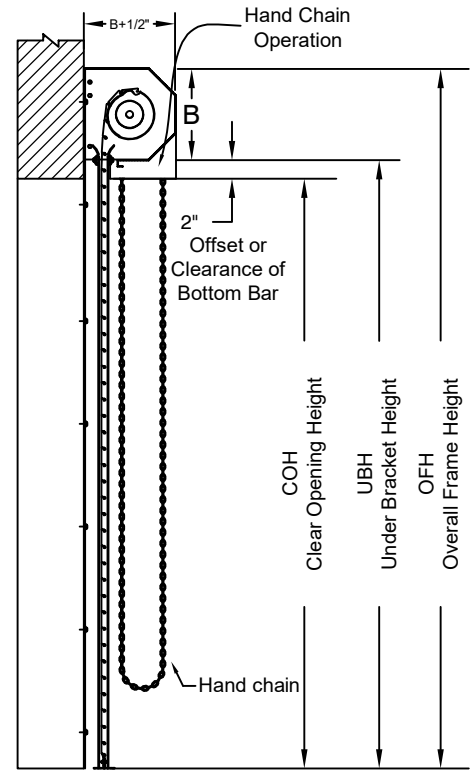

Hand Chain Operated  
Face of Wall Mounted

Page #: Page 1

**COIL SIDE ELEVATION**

**VERTICAL SECTION**

**FACE MOUNTED TO STEEL**

**FACE MOUNTED TO MASONRY**

**FACE MOUNTED TO TUBE**

**GUIDE SECTION**

Motor Operated  
Face of Wall Mounted

Page #: Page 2

BOTTOM BAR DETAIL

GUIDE DETAIL

Hexagon Hood

Square Hood

HOOD SHAPES AVAILABLE FOR THIS DOOR

CURTAIN