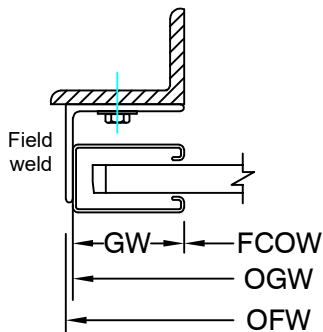

Hand Chain Operated  
Face of Wall Mounted

Page #: Page 1

**COIL SIDE ELEVATION**

**VERTICAL SECTION**

**FACE MOUNTED TO STEEL**

**FACE MOUNTED TO MASONRY**

**FACE MOUNTED TO TUBE**

**GUIDE SECTION**

Motor Operated  
Face of Wall Mounted

Page #: Page 2

BOTTOM BAR DETAIL

GUIDE DETAIL

Hexagon Hood

Square Hood

HOOD SHAPES AVAILABLE FOR THIS DOOR

CURTAIN