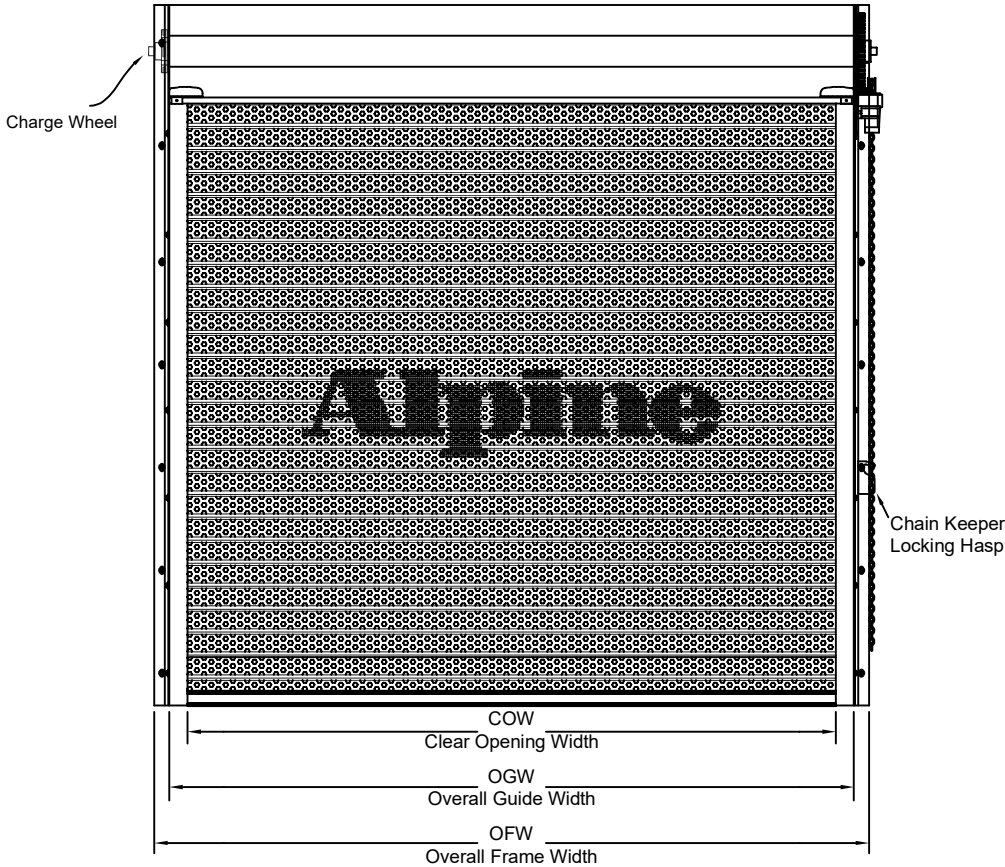

Hand Chain Operated  
Face of Wall Mounted

Page #: Page 1

**COIL SIDE ELEVATION**

**VERTICAL SECTION**

**FACE MOUNTED TO STEEL**

**FACE MOUNTED TO MASONRY**

**FACE MOUNTED TO TUBE**

**GUIDE SECTION**

Motor Operated  
Face of Wall Mounted

Page #: Page 2

BOTTOM BAR DETAIL

GUIDE DETAIL

Hexagon Hood

Square Hood

HOOD SHAPES AVAILABLE FOR THIS DOOR

CURTAIN