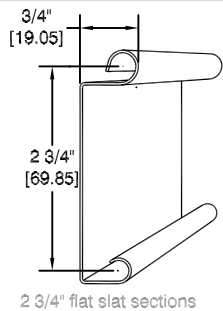

Page#:

Page 2

BOTTOM BAR DETAILS (ACCORDING TO WHICH TWO DOORS ARE SELECTED)

BOTTOM BAR DETAILS (ACCORDING TO WHICH TWO DOORS ARE SELECTED)

Neoprene Astragal

Straight Pattern

4 1/2" [114.3],
6" [152.4] or
9" [228.6] Wide
For Slat options
see page 3

Brick Pattern

4 1/2" [114.3] or
6" [152.4]
For Slat options
see page 3

OBSTACLE EDGES AVAILABLE

GRILLE OPTIONS

Distributed By:

Call your Alpine representative for additional options and safety products to help find the best Alpine door to suit your needs.

Manufactured by:

OVERHEAD DOORS, INC.
8 HULSE ROAD EAST SETAUKET, N.Y. 11733
TEL: (631)473-9300 FAX: (631)642-0800
© COPYRIGHT MAY 2007

DOUBLE DOORS

Super Imposed

Combination Rolling Door and Rolling grille

Hand Chain Operated
Face of Wall Mounted

Page#:

Page 3

SLAT OPTIONS

SLAT OPTIONS

Roll-Formed Guide

"F" Aluminum Guide

Structural Angles Guide