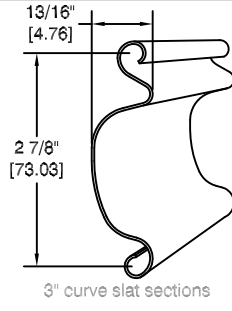

Page#:

Page 2

BOTTOM BAR DETAILS (ACCORDING TO WHICH TWO DOORS ARE SELECTED)

BOTTOM BAR DETAILS (ACCORDING TO WHICH TWO DOORS ARE SELECTED)

Neoprene Astragal

Straight Pattern

4 1/2" [114.3],
6" [152.4] or
9" [228.6] Wide
For Slat options
see page 3

Brick Pattern

4 1/2" [114.3] or
6" [152.4]
For Slat options
see page 3

OBSTACLE EDGES AVAILABLE

GRILLE OPTIONS

Distributed By:

Call your Alpine representative for additional options and safety products to help find the best Alpine door to suit your needs.

Manufactured by:

OVERHEAD DOORS, INC.
8 HULSE ROAD EAST SETAUKET, N.Y. 11733
TEL: (631)473-9300 FAX: (631)642-0800
© COPYRIGHT MAY 2007

DOUBLE DOORS

Super Imposed

Combination Rolling Door and Rolling grille

Hand Chain Operated
Face of Wall Mounted

Page#:

Page 3

SLAT OPTIONS

SLAT OPTIONS

Roll-Formed Guide

"F" Aluminum Guide

Structural Angles Guide