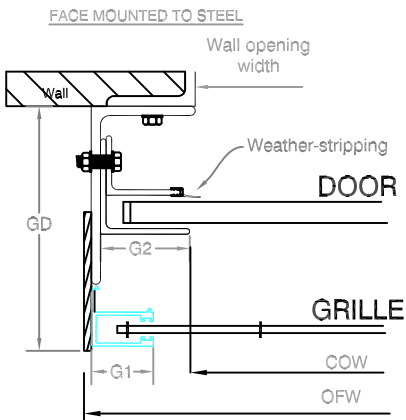

DOUBLE DOORS

Super Imposed

Combination Rolling Door and Rolling grille

Hand Chain Operated
Face of Wall Mounted

Page#:

Page 1

LG - Left Guide
RG - Right Guide
B - Bracket
GW - Guide Width
GD - Guide Depth
Hand chain
Mechanism

COIL SIDE ELEVATION

VERTICAL SECTION A - A

GUIDE SECTION B - B

Notes:

1. See page 2 and 3 for more options.
2. All metric conversions of dimensions are shown in brackets [].

SALES REP:

CUSTOMER:

JOB NAME:

NUMBER:

Manufactured by:

8 Hulse Road, East Setauket, NY
TEL: (718)384-6100 FAX: (718)486-6324
© COPYRIGHT JANUARY 2001

DOUBLE DOORS

Super Imposed

Combination Rolling Door and Rolling grille

Hand Chain Operated
Face of Wall Mounted