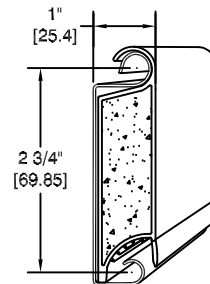

Page#:

Page 2

BOTTOM BAR DETAILS (ACCORDING TO WHICH TWO DOORS ARE SELECTED)

BOTTOM BAR DETAILS (ACCORDING TO WHICH TWO DOORS ARE SELECTED)

Neoprene Astragal

Straight Pattern

4 1/2" [114.3],
6" [152.4] or
9" [228.6] Wide
For Slat options
see page 3

Brick Pattern

4 1/2" [114.3] or
6" [152.4]
For Slat options
see page 3

OBSTACLE EDGES AVAILABLE

GRILLE OPTIONS

Distributed By:

Call your Alpine representative for additional options and safety products to help find the best Alpine door to suit your needs.

Manufactured by:

OVERHEAD DOORS, INC.
8 HULSE ROAD EAST SETAUKET, N.Y. 11733
TEL: (631)473-9300 FAX: (631)642-0800
© COPYRIGHT MAY 2007

DOUBLE DOORS

Super Imposed

Combination Rolling Door and Rolling grille

Hand Chain Operated
Face of Wall Mounted

Page#:

Page 3

SLAT OPTIONS

SLAT OPTIONS

Roll-Formed Guide

"F" Aluminum Guide

Structural Angles Guide