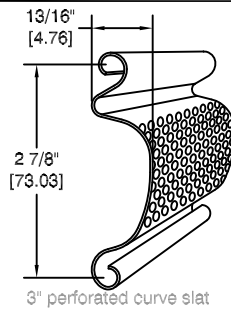

Page#:

Page 2

BOTTOM BAR DETAILS (ACCORDING TO WHICH TWO DOORS ARE SELECTED)

BOTTOM BAR DETAILS (ACCORDING TO WHICH TWO DOORS ARE SELECTED)

Neoprene Astragal

Straight Pattern

4 1/2" [114.3],
6" [152.4] or
9" [228.6] Wide
For Slat options
see page 3

Brick Pattern

4 1/2" [114.3] or
6" [152.4]
For Slat options
see page 3

OBSTACLE EDGES AVAILABLE

GRILLE OPTIONS

Distributed By:

Call your Alpine representative for additional options and safety products to help find the best Alpine door to suit your needs.

Manufactured by:

OVERHEAD DOORS, INC.
8 HULSE ROAD EAST SETAUKET, N.Y. 11733
TEL: (631)473-9300 FAX: (631)642-0800
© COPYRIGHT MAY 2007

DOUBLE DOORS

Super Imposed

Combination Rolling Door and Rolling grille

Hand Chain Operated
Face of Wall Mounted

Page#:

Page 3

SLAT OPTIONS

SLAT OPTIONS

Roll-Formed Guide

"F" Aluminum Guide

Structural Angles Guide