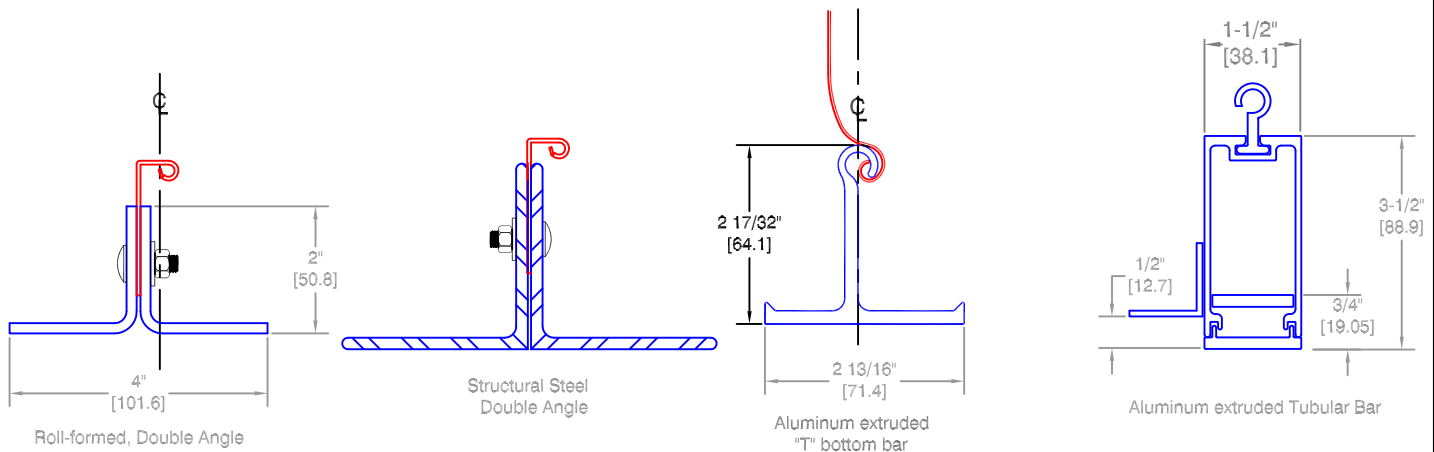

DOUBLE DOORS

Super Imposed

Combination Rolling Door and Rolling grille

Hand Chain Operated
Face of Wall Mounted

Page#:

Page 1

LG - Left Guide
RG - Right Guide
B - Bracket
GW - Guide Width
GD - Guide Depth
Hand chain
Mechanism

COIL SIDE ELEVATION

VERTICAL SECTION A - A

GUIDE SECTION B - B

Notes:

1. See page 2 and 3 for more options.
2. All metric conversions of dimensions are shown in brackets [].

SALES REP:

CUSTOMER:

JOB NAME:

NUMBER:

Manufactured by:

8 Hulse Road, East Setauket, NY
TEL: (718)384-6100 FAX: (718)486-6324
© COPYRIGHT JANUARY 2001

DOUBLE DOORS

Super Imposed

Combination Rolling Door and Rolling grille

Hand Chain Operated
Face of Wall Mounted

Page#:

Page 2

BOTTOM BAR DETAILS (ACCORDING TO WHICH TWO DOORS ARE SELECTED)

BOTTOM BAR DETAILS (ACCORDING TO WHICH TWO DOORS ARE SELECTED)

Neoprene Astragal

Straight Pattern

4 1/2" [114.3],
6" [152.4] or
9" [228.6] Wide
For Slat options
see page 3