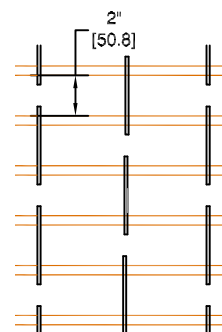

DOUBLE DOORS

Super Imposed

Combination Rolling Door and Rolling grille

Hand Chain Operated
Face of Wall Mounted

Page#:

Page 1

LG - Left Guide
RG - Right Guide
B - Bracket
GW - Guide Width
GD - Guide Depth
Hand chain
Mechanism

Page#:

Page 2

BOTTOM BAR DETAILS (ACCORDING TO WHICH TWO DOORS ARE SELECTED)

BOTTOM BAR DETAILS (ACCORDING TO WHICH TWO DOORS ARE SELECTED)

Neoprene Astragal

Straight Pattern

4 1/2" [114.3],
6" [152.4] or
9" [228.6] Wide
For Slat options
see page 3