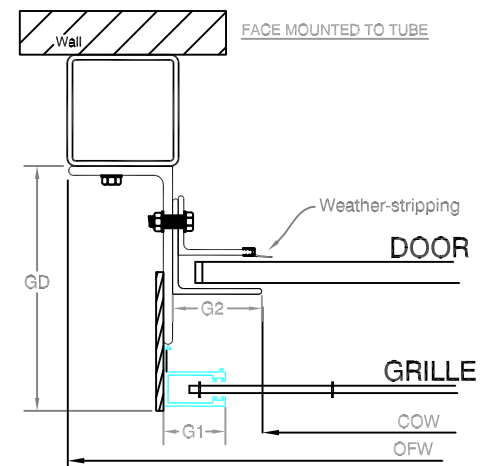

DOUBLE DOORS

Super Imposed

Combination Rolling Door and Rolling grille

Hand Chain Operated
Face of Wall Mounted

Page#:

Page 1

LG - Left Guide
RG - Right Guide
B - Bracket
GW - Guide Width
GD - Guide Depth
Hand chain
Mechanism

COIL SIDE ELEVATION

VERTICAL SECTION A - A

GUIDE SECTION B - B

Notes:

1. See page 2 and 3 for more options.
2. All metric conversions of dimensions are shown in brackets [].

SALES REP:

CUSTOMER:

JOB NAME:

NUMBER:

Manufactured by:

8 Hulse Road, East Setauket, NY
TEL: (718)384-6100 FAX: (718)486-6324
© COPYRIGHT JANUARY 2001

DOUBLE DOORS

Super Imposed

Combination Rolling Door and Rolling grille

Hand Chain Operated
Face of Wall Mounted