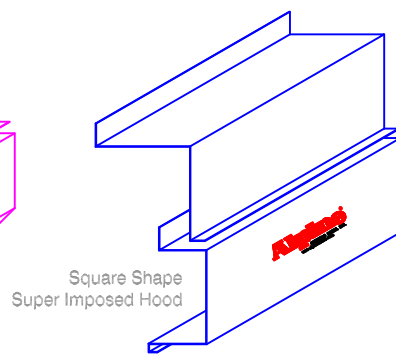

DOUBLE DOORS

Super Imposed

Combination Rolling Door and Rolling grille

Hand Chain Operated
Face of Wall Mounted

Page#:

Page 1

LG - Left Guide
RG - Right Guide
B - Bracket
GW - Guide Width
GD - Guide Depth
Hand chain
Mechanism

Hand Chain Operated
Face of Wall Mounted

Page#:

Page 3

SLAT OPTIONS

SLAT OPTIONS

Roll-Formed Guide

"F" Aluminum Guide

Structural Angles Guide