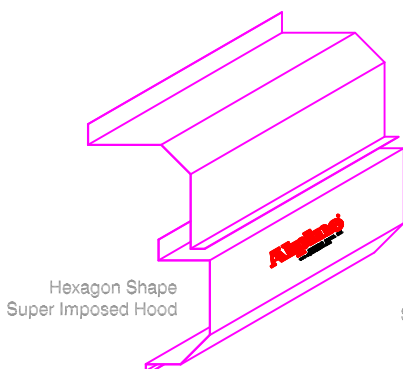

DOUBLE DOORS

Super Imposed

Combination Rolling Door and Rolling grille

Hand Chain Operated
Face of Wall Mounted

Page#:

Page 1

LG - Left Guide
RG - Right Guide
B - Bracket
GW - Guide Width
GD - Guide Depth
Hand chain
Mechanism

Hand Chain Operated
Face of Wall Mounted

Page#:

Page 3

SLAT OPTIONS

SLAT OPTIONS

Roll-Formed Guide

"F" Aluminum Guide

Structural Angles Guide