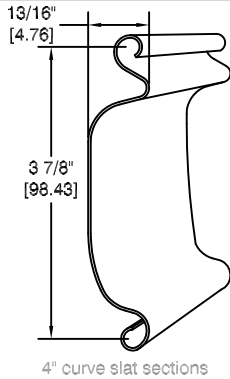

DOUBLE DOORS

Super Imposed

Combination Rolling Door and Rolling grille

Hand Chain Operated
Face of Wall Mounted

Page#:

Page 3

SLAT OPTIONS