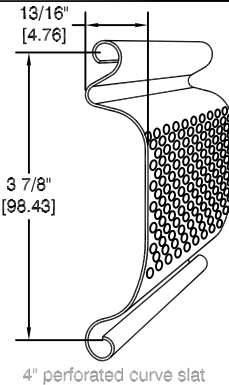

Page#:

Page 2

BOTTOM BAR DETAILS (ACCORDING TO WHICH TWO DOORS ARE SELECTED)

BOTTOM BAR DETAILS (ACCORDING TO WHICH TWO DOORS ARE SELECTED)

Neoprene Astragal

Straight Pattern

4 1/2" [114.3],
6" [152.4] or
9" [228.6] Wide
For Slat options
see page 3

Brick Pattern

4 1/2" [114.3] or
6" [152.4]
For Slat options
see page 3

OBSTACLE EDGES AVAILABLE

GRILLE OPTIONS

Distributed By:

Call your Alpine representative for additional options and safety products to help find the best Alpine door to suit your needs.

Hand Chain Operated
Face of Wall Mounted

Page#:

Page 3

SLAT OPTIONS

SLAT OPTIONS

Roll-Formed Guide

"F" Aluminum Guide

Structural Angles Guide