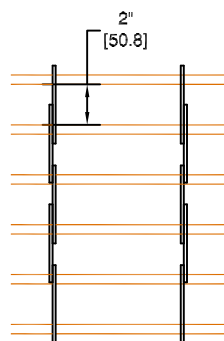

DOUBLE DOORS

Super Imposed

Combination Rolling Door and Rolling grille

Hand Chain Operated
Face of Wall Mounted

Page#:

Page 1

LG - Left Guide
RG - Right Guide
B - Bracket
GW - Guide Width
GD - Guide Depth
Hand chain
Mechanism

COIL SIDE ELEVATION

VERTICAL SECTION A - A

GUIDE SECTION B - B

Notes:

1. See page 2 and 3 for more options.
2. All metric conversions of dimensions are shown in brackets [].

SALES REP:

CUSTOMER:

JOB NAME:

Page#:

Page 2

BOTTOM BAR DETAILS (ACCORDING TO WHICH TWO DOORS ARE SELECTED)

BOTTOM BAR DETAILS (ACCORDING TO WHICH TWO DOORS ARE SELECTED)

Neoprene Astragal

Straight Pattern

4 1/2" [114.3],
6" [152.4] or
9" [228.6] Wide
For Slat options
see page 3