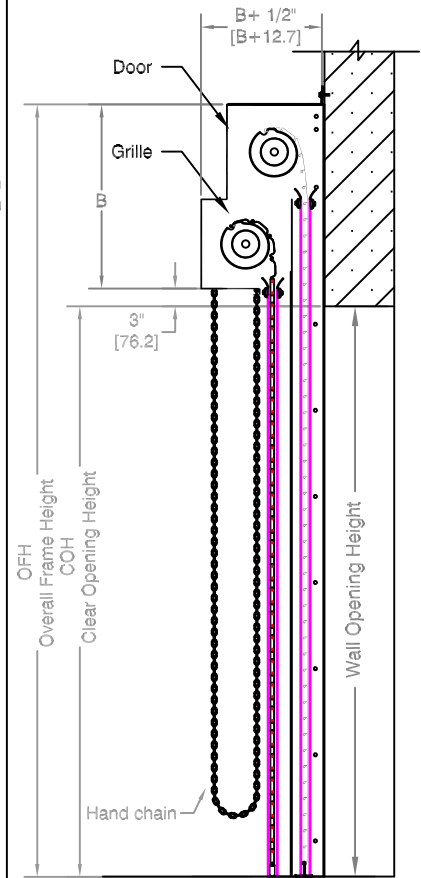

DOUBLE DOORS

Super Imposed

Combination Rolling Door and Rolling grille

Hand Chain Operated
Face of Wall Mounted

Page#:

Page 1

LG - Left Guide
RG - Right Guide
B - Bracket
GW - Guide Width
GD - Guide Depth
Hand chain
Mechanism

COIL SIDE ELEVATION

VERTICAL SECTION A - A

GUIDE SECTION B - B

Notes:

1. See page 2 and 3 for more options.
2. All metric conversions of dimensions are shown in brackets [].

SALES REP:

CUSTOMER:

JOB NAME:

NUMBER:

Manufactured by:

8 Hulse Road, East Setauket, NY
TEL: (718)384-6100 FAX: (718)486-6324
© COPYRIGHT JANUARY 2001

DOUBLE DOORS

Super Imposed

Combination Rolling Door and Rolling grille

Hand Chain Operated
Face of Wall Mounted

Page#:

Page 2

BOTTOM BAR DETAILS (ACCORDING TO WHICH TWO DOORS ARE SELECTED)

BOTTOM BAR DETAILS (ACCORDING TO WHICH TWO DOORS ARE SELECTED)

Neoprene Astragal

Straight Pattern

4 1/2" [114.3],
6" [152.4] or
9" [228.6] Wide
For Slat options
see page 3