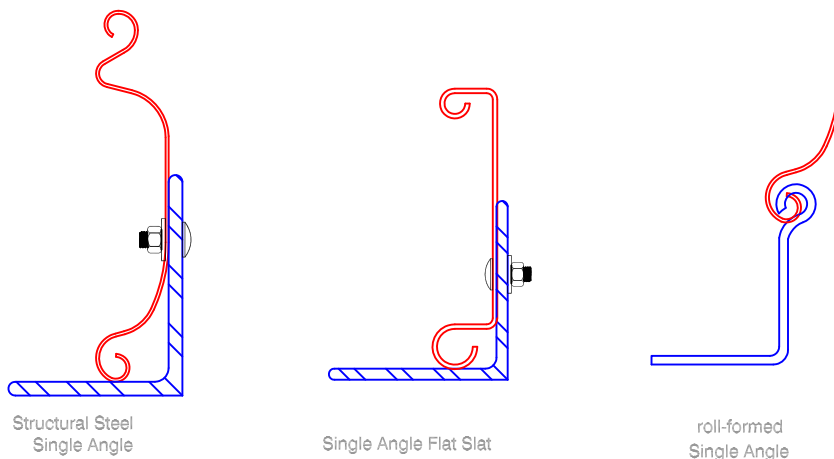

DOUBLE DOORS

Super Imposed

Combination Rolling Door and Rolling grille

Hand Chain Operated
Face of Wall Mounted

Page#:

Page 1

LG - Left Guide
RG - Right Guide
B - Bracket
GW - Guide Width
GD - Guide Depth
Hand chain
Mechanism

COIL SIDE ELEVATION

VERTICAL SECTION A - A

GUIDE SECTION B - B

Notes:

1. See page 2 and 3 for more options.
2. All metric conversions of dimensions are shown in brackets [].

SALES REP:

CUSTOMER:

JOB NAME:

NUMBER:

Manufactured by:

8 Hulse Road, East Setauket, NY
TEL: (718)384-6100 FAX: (718)486-6324
© COPYRIGHT JANUARY 2001

DOUBLE DOORS

Super Imposed

Combination Rolling Door and Rolling grille

Hand Chain Operated
Face of Wall Mounted

Page#:

Page 2

BOTTOM BAR DETAILS (ACCORDING TO WHICH TWO DOORS ARE SELECTED)

BOTTOM BAR DETAILS (ACCORDING TO WHICH TWO DOORS ARE SELECTED)

Neoprene Astragal

Straight Pattern

4 1/2" [114.3],
6" [152.4] or
9" [228.6] Wide
For Slat options
see page 3