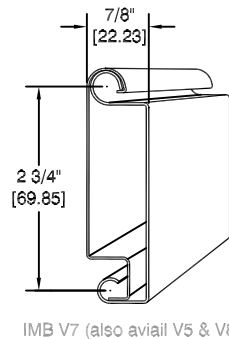

Page#:

Page 2

BOTTOM BAR DETAILS (ACCORDING TO WHICH TWO DOORS ARE SELECTED)

BOTTOM BAR DETAILS (ACCORDING TO WHICH TWO DOORS ARE SELECTED)

Neoprene Astragal

Straight Pattern

4 1/2" [114.3],
6" [152.4] or
9" [228.6] Wide
For Slat options
see page 3

Brick Pattern

4 1/2" [114.3] or
6" [152.4]
For Slat options
see page 3

OBSTACLE EDGES AVAILABLE

GRILLE OPTIONS

Distributed By:

Call your Alpine representative for additional options and safety products to help find the best Alpine door to suit your needs.

Manufactured by:

OVERHEAD DOORS, INC.
8 HULSE ROAD EAST SETAUKET, N.Y. 11733
TEL: (631)473-9300 FAX: (631)642-0800
© COPYRIGHT MAY 2007

DOUBLE DOORS

Super Imposed

Combination Rolling Door and Rolling grille

Hand Chain Operated
Face of Wall Mounted

Page#:

Page 3

SLAT OPTIONS

SLAT OPTIONS

Roll-Formed Guide

"F" Aluminum Guide

Structural Angles Guide