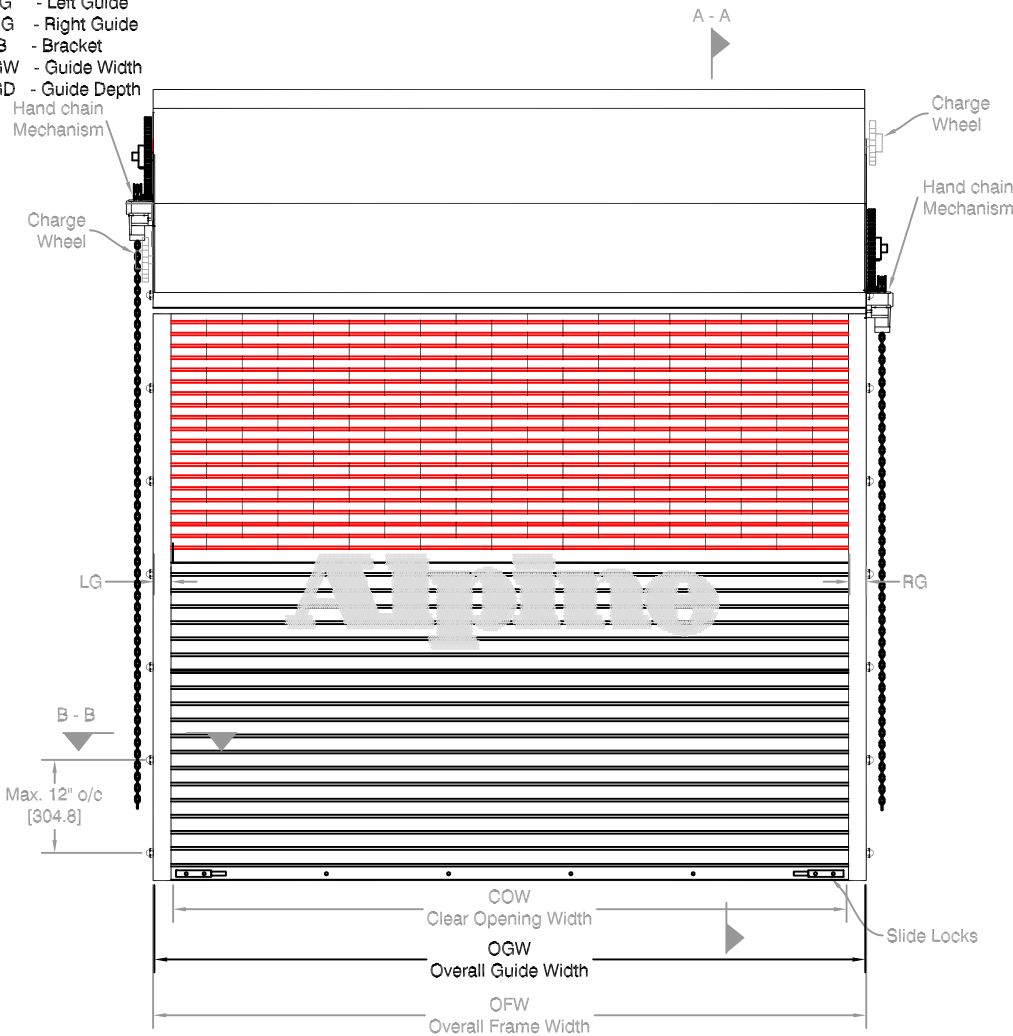

DOUBLE DOORS

Super Imposed

Combination Rolling Door and Rolling grille

Hand Chain Operated
Face of Wall Mounted

Page#:

Page 1

LG - Left Guide
RG - Right Guide
B - Bracket
GW - Guide Width
GD - Guide Depth
Hand chain
Mechanism

COIL SIDE ELEVATION

VERTICAL SECTION A - A

GUIDE SECTION B - B

Notes:

1. See page 2 and 3 for more options.
2. All metric conversions of dimensions are shown in brackets [].

SALES REP:

CUSTOMER:

JOB NAME:

Page#:

Page 2

BOTTOM BAR DETAILS (ACCORDING TO WHICH TWO DOORS ARE SELECTED)

BOTTOM BAR DETAILS (ACCORDING TO WHICH TWO DOORS ARE SELECTED)

Neoprene Astragal

Straight Pattern

4 1/2" [114.3],
6" [152.4] or
9" [228.6] Wide
For Slat options
see page 3