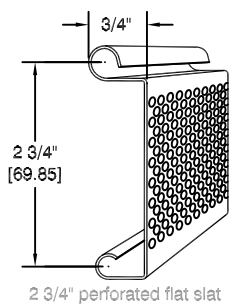

Brick Pattern

4 1/2" [114.3] or
6" [152.4]
For Slat options
see page 3

OBSTACLE EDGES AVAILABLE

GRILLE OPTIONS

Distributed By:

Call your Alpine representative for additional options and safety products to help find the best Alpine door to suit your needs.

Manufactured by:

OVERHEAD DOORS, INC.
8 HULSE ROAD EAST SETAUKET, N.Y. 11733
TEL: (631)473-9300 FAX: (631)642-0800
© COPYRIGHT MAY 2007

DOUBLE DOORS

Super Imposed

Combination Rolling Door and Rolling grille

Hand Chain Operated
Face of Wall Mounted

Page#:

Page 3

SLAT OPTIONS

SLAT OPTIONS

Roll-Formed Guide

"F" Aluminum Guide

Structural Angles Guide