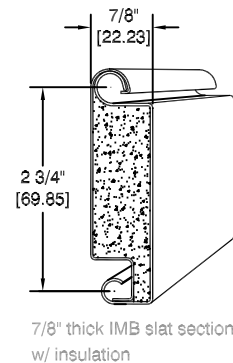

Page#:

Page 2

BOTTOM BAR DETAILS (ACCORDING TO WHICH TWO DOORS ARE SELECTED)

BOTTOM BAR DETAILS (ACCORDING TO WHICH TWO DOORS ARE SELECTED)

Neoprene Astragal

Straight Pattern

4 1/2" [114.3],
6" [152.4] or
9" [228.6] Wide
For Slat options
see page 3

Brick Pattern

4 1/2" [114.3] or
6" [152.4]
For Slat options
see page 3

OBSTACLE EDGES AVAILABLE

GRILLE OPTIONS

Distributed By:

Call your Alpine representative for additional options and safety products to help find the best Alpine door to suit your needs.

Manufactured by:

OVERHEAD DOORS, INC.
8 HULSE ROAD EAST SETAUKET, N.Y. 11733
TEL: (631)473-9300 FAX: (631)642-0800
© COPYRIGHT MAY 2007

DOUBLE DOORS

Super Imposed

Combination Rolling Door and Rolling grille

Hand Chain Operated
Face of Wall Mounted

Page#:

Page 3

SLAT OPTIONS

SLAT OPTIONS

Roll-Formed Guide

"F" Aluminum Guide

Structural Angles Guide