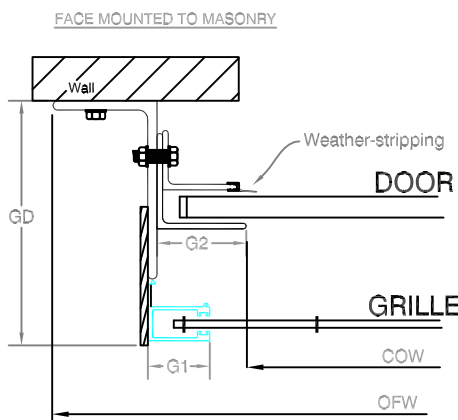

DOUBLE DOORS

Super Imposed

Combination Rolling Door and Rolling grille

Hand Chain Operated
Face of Wall Mounted

Page#:

Page 1

LG - Left Guide
RG - Right Guide
B - Bracket
GW - Guide Width
GD - Guide Depth
Hand chain
Mechanism

COIL SIDE ELEVATION

VERTICAL SECTION A - A

GUIDE SECTION B - B

Notes:

1. See page 2 and 3 for more options.
2. All metric conversions of dimensions are shown in brackets [].

SALES REP:

CUSTOMER:

JOB NAME:

NUMBER:

Manufactured by:

8 Hulse Road, East Setauket, NY
TEL: (718)384-6100 FAX: (718)486-6324
© COPYRIGHT JANUARY 2001

DOUBLE DOORS

Super Imposed

Combination Rolling Door and Rolling grille

Hand Chain Operated
Face of Wall Mounted