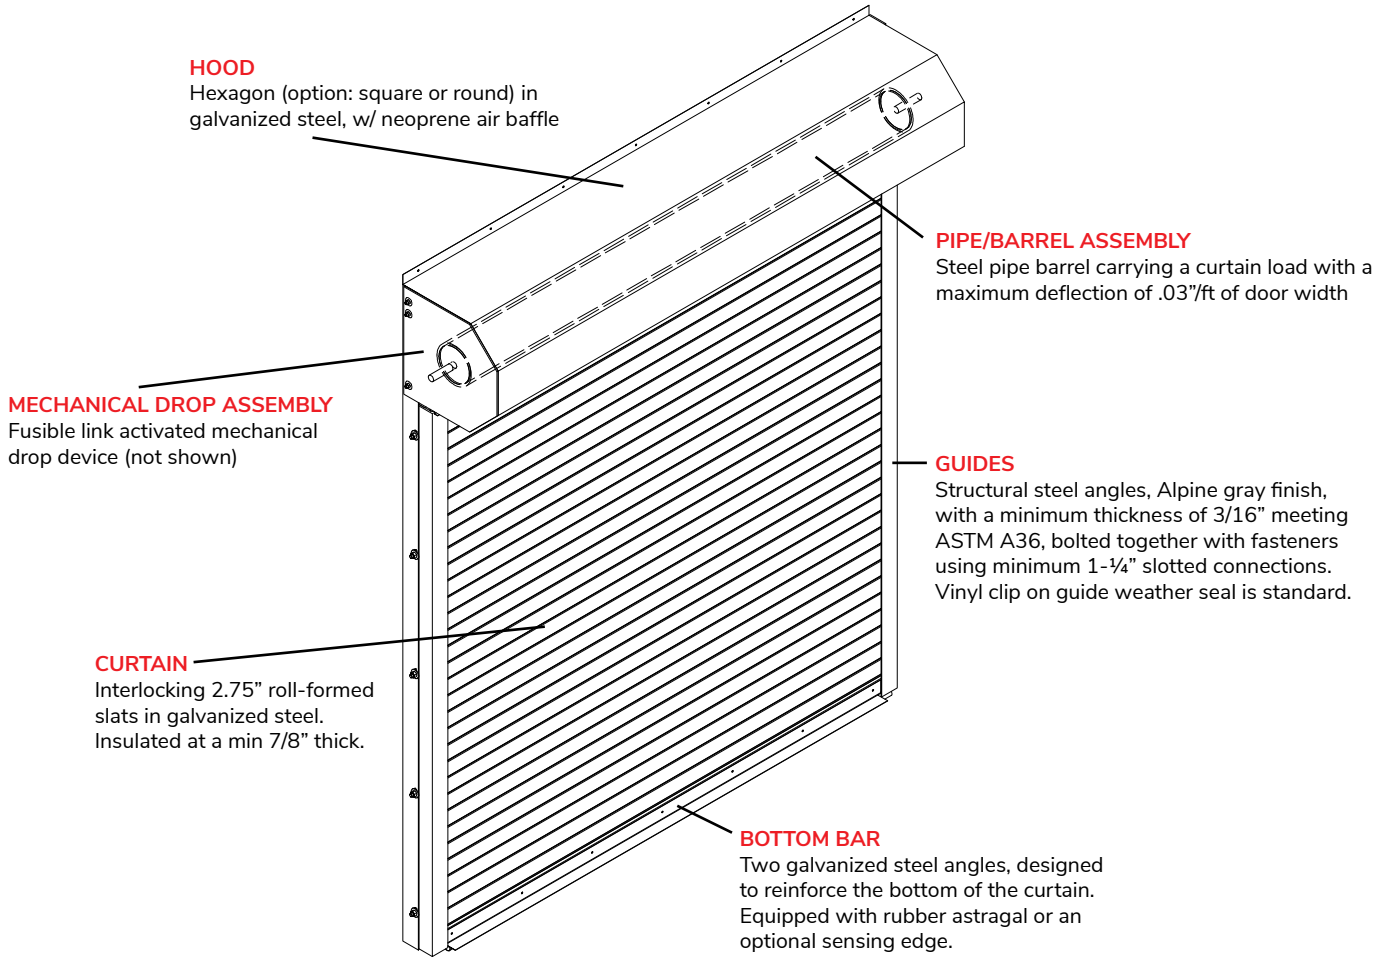

Fire-Tite® IMB Features

- IMB roll up insulated fire curtain
- High quality rolling metal fire doors at a competitive price
- Optional internal flame baffle prevents infiltration through header
- Approved for roll down stainless steel fire doors
- Oversize UL label up to 56'x30'
- Overhead fire rated doors are built in accordance with requirements specified by Underwriters Laboratories Inc.

Fire-Tite® IMB Doors are used for warehouses, hospitals, educational facilities, office buildings, multi-tenant residential buildings, manufacturing facilities, airports, hotels, theaters, train stations, police stations, correctional facilities, and retail applications among many others.

Functional Benefits

- These doors provide access control and security protection under normal use and will close automatically in the event of a fire, serving as fire stopping to contain the spread of a fire
- Conventional design offers a push-up operation product, where Auto Fire-Tite® products do not (max. push-up dimension: 10'ft wide x 10'ft high)
- Hand Chain or Motor Operation available for larger sizes
- Fire Doors activated only by 165° fusible link
- Conventional fire doors carry the lowest upfront cost available
- **3 hr Rating** – 3 hour approved for doors in dividing fire walls
- **1-1/2 hr Rating** – 1.5 hour approved for doors, in vertical shaft openings
- **3/4 hr Rating** – 0.75 hour approved for doors in a corridor or a room-partition
- **4 Hour Rated (Optional)** – Consult factory for more information
- Fire rated doors over 152 square feet will receive a Classified UL label marked “OVERSIZE ROLLING STEEL FIRE DOOR” that includes the hourly rating as well as the certification number