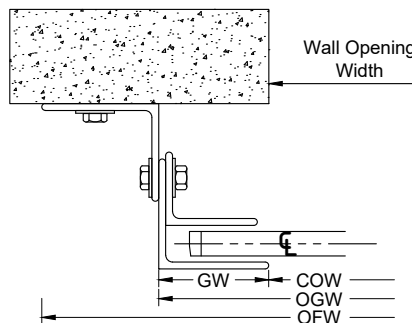

# IMB-V9 Slat

Hand Chain Operated  
Face of Wall Mounted

Page #: Page 1

**COIL SIDE ELEVATION**

**VERTICAL SECTION**

**FACE MOUNTED TO STEEL**

**FACE MOUNTED TO MASONRY**

**FACE MOUNTED TO TUBE**