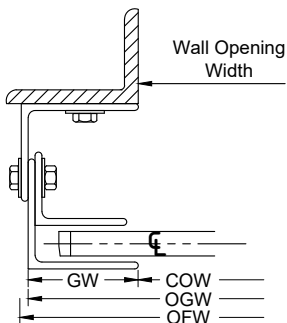

# IMB-V9 Slat

Hand Chain Operated  
Face of Wall Mounted

Page #: Page 1

**COIL SIDE ELEVATION**

**VERTICAL SECTION**

**FACE MOUNTED TO STEEL**

**FACE MOUNTED TO MASONRY**

**FACE MOUNTED TO TUBE**