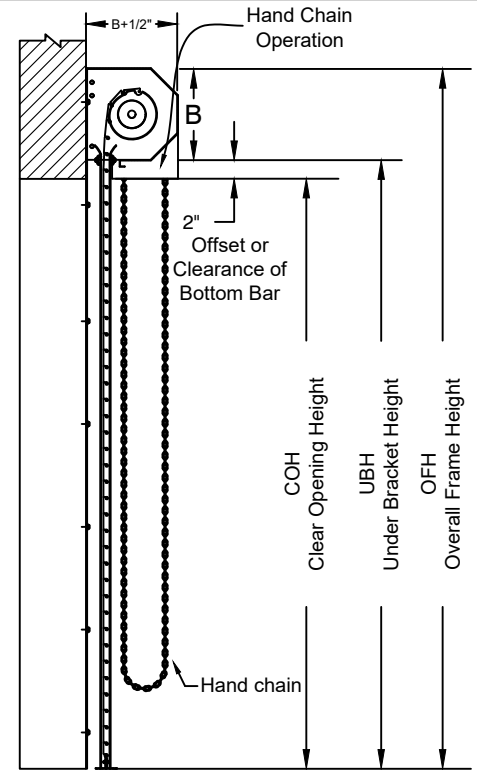

# IMB-V9 Slat

Hand Chain Operated  
Face of Wall Mounted

Page #: Page 1

**COIL SIDE ELEVATION**

**VERTICAL SECTION**

**FACE MOUNTED TO STEEL**

**FACE MOUNTED TO MASONRY**

**FACE MOUNTED TO TUBE**