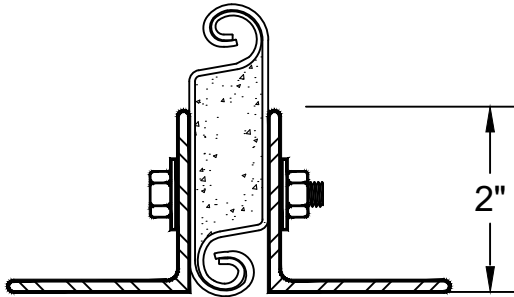

Insulated Doors

IMB-V9 Slat

Motor Operated
Face of Wall Mounted

Page #: Page 2