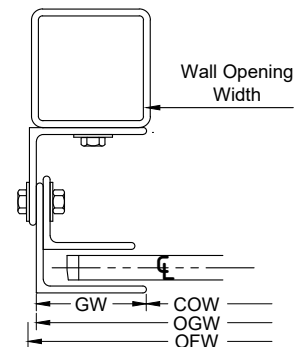

# IMB-V9 Slat

Hand Chain Operated  
Face of Wall Mounted

Page #: Page 1

**COIL SIDE ELEVATION**

**VERTICAL SECTION**

**FACE MOUNTED TO STEEL**

**FACE MOUNTED TO MASONRY**

**FACE MOUNTED TO TUBE**