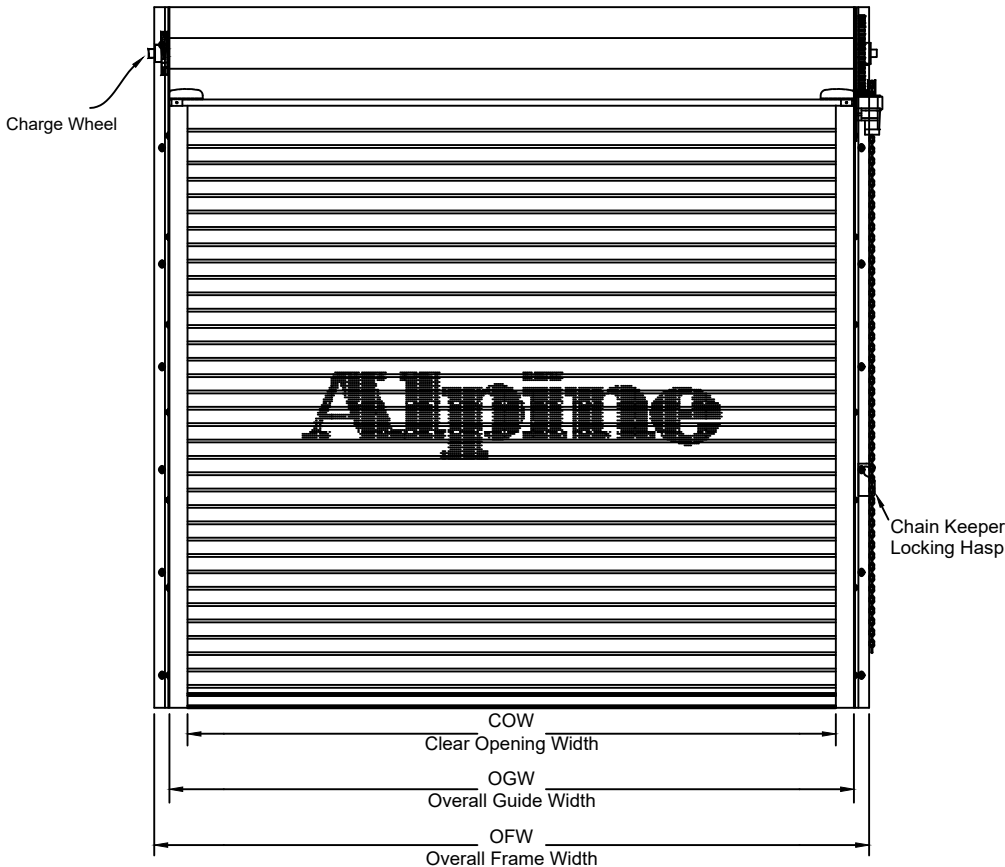

# Insulated Doors

# IMB-V9 Slat

Hand Chain Operated  
Face of Wall Mounted

Page #: Page 1

**COIL SIDE ELEVATION**

**VERTICAL SECTION**

**FACE MOUNTED TO STEEL**

**FACE MOUNTED TO MASONRY**

**FACE MOUNTED TO TUBE**