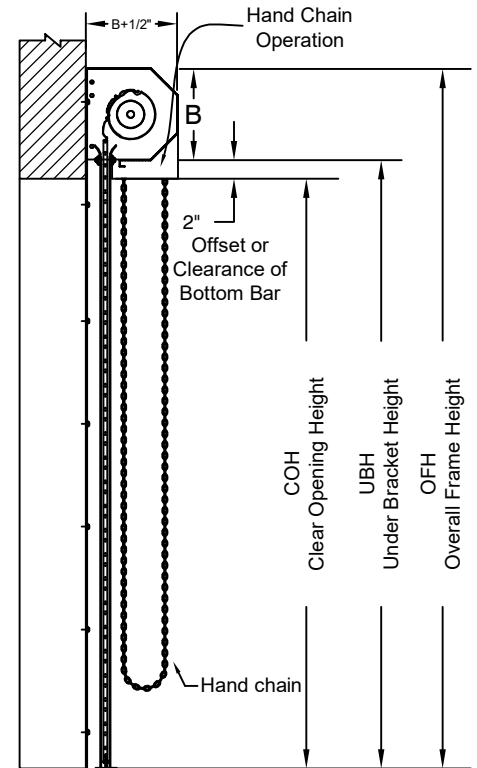

Economical Series Grille

Grille Panel Door

Hand Chain Operated
Face of Wall Mounted

Page #: Page 1

COIL SIDE ELEVATION

VERTICAL SECTION

FACE MOUNTED TO STEEL

FACE MOUNTED TO MASONRY

FACE MOUNTED TO TUBE

GUIDE SECTION

Notes:

1. See page 2 for more options.

SALES REP.:

CUSTOMER:

JOB NAME:

NUMBER:

Motor Operated
Face of Wall Mounted

Page #: Page 2

BOTTOM BAR DETAIL

GUIDE DETAIL

Hexagon Hood

Square Hood

HOOD SHAPES AVAILABLE FOR THIS DOOR

Brick Pattern