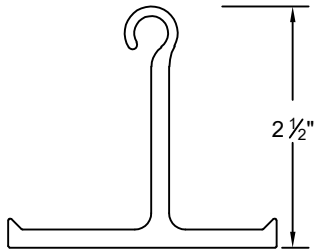

Economical Series Grille

Grille Panel Door

Hand Chain Operated
Face of Wall Mounted

Page #: Page 1

COIL SIDE ELEVATION

VERTICAL SECTION

FACE MOUNTED TO STEEL

FACE MOUNTED TO MASONRY

FACE MOUNTED TO TUBE

GUIDE SECTION

Notes:

1. See page 2 for more options.

SALES REP.:

CUSTOMER:

JOB NAME:

NUMBER:

Manufactured by:

Alpine[®]
OVERHEAD DOORS, INC.
8 HULSE RD. E. SETAUKET, N.Y. 11733
TEL: (631)473-9300 FAX: (631)642-0800
© COPYRIGHT January 2021
www.alpinedoors.com

Economical Series Grille

Grille Panel Door

Motor Operated
Face of Wall Mounted

Page #: Page 2

BOTTOM BAR DETAIL

GUIDE DETAIL

Hexagon Hood

Square Hood

HOOD SHAPES AVAILABLE FOR THIS DOOR

Brick Pattern