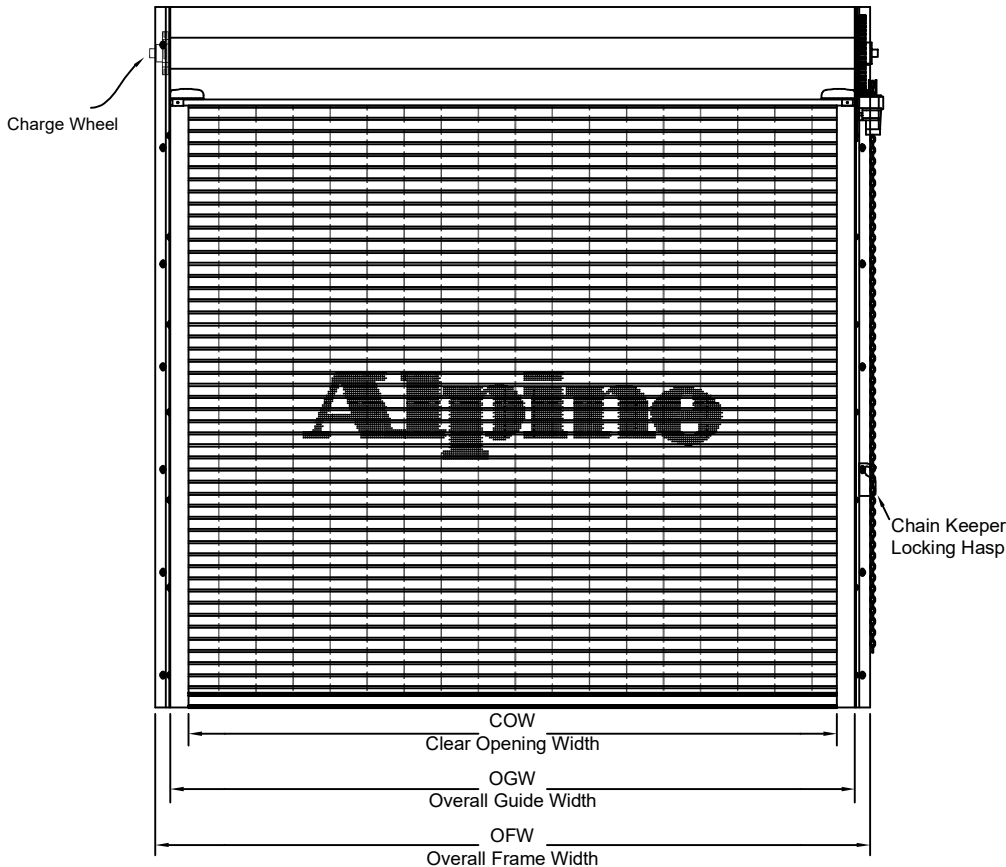

Economical Series Grille

Grille Panel Door

Hand Chain Operated
Face of Wall Mounted

Page #: Page 1

COIL SIDE ELEVATION

VERTICAL SECTION

FACE MOUNTED TO STEEL

FACE MOUNTED TO MASONRY

FACE MOUNTED TO TUBE

GUIDE SECTION

Notes:

1. See page 2 for more options.

SALES REP.:

CUSTOMER:

JOB NAME:

NUMBER:

Motor Operated
Face of Wall Mounted

Page #: Page 2

BOTTOM BAR DETAIL

GUIDE DETAIL

Hexagon Hood

Square Hood

HOOD SHAPES AVAILABLE FOR THIS DOOR

Brick Pattern