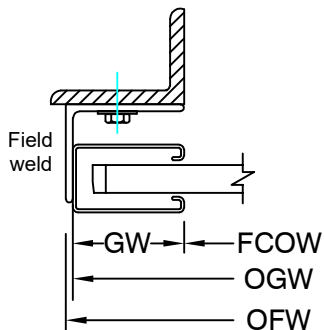

Economical Series Grille

Grille Panel Door

Hand Chain Operated
Face of Wall Mounted

Page #: Page 1

COIL SIDE ELEVATION

VERTICAL SECTION

FACE MOUNTED TO STEEL

FACE MOUNTED TO MASONRY

FACE MOUNTED TO TUBE

GUIDE SECTION

Notes:

1. See page 2 for more options.

SALES REP.:

CUSTOMER:

JOB NAME:

NUMBER:

Motor Operated
Face of Wall Mounted

Page #: Page 2

BOTTOM BAR DETAIL

GUIDE DETAIL

Hexagon Hood

Square Hood

HOOD SHAPES AVAILABLE FOR THIS DOOR

Brick Pattern