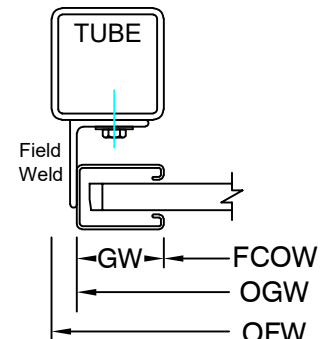

Economical Series Grille

Grille Panel Door

Hand Chain Operated
Face of Wall Mounted

Page #: Page 1

COIL SIDE ELEVATION

VERTICAL SECTION

FACE MOUNTED TO STEEL

FACE MOUNTED TO MASONRY

FACE MOUNTED TO TUBE

GUIDE SECTION

Notes:

1. See page 2 for more options.

SALES REP.:

CUSTOMER:

JOB NAME:

NUMBER:

Motor Operated
Face of Wall Mounted

Page #: Page 2

BOTTOM BAR DETAIL

GUIDE DETAIL

Hexagon Hood

Square Hood

HOOD SHAPES AVAILABLE FOR THIS DOOR

Brick Pattern