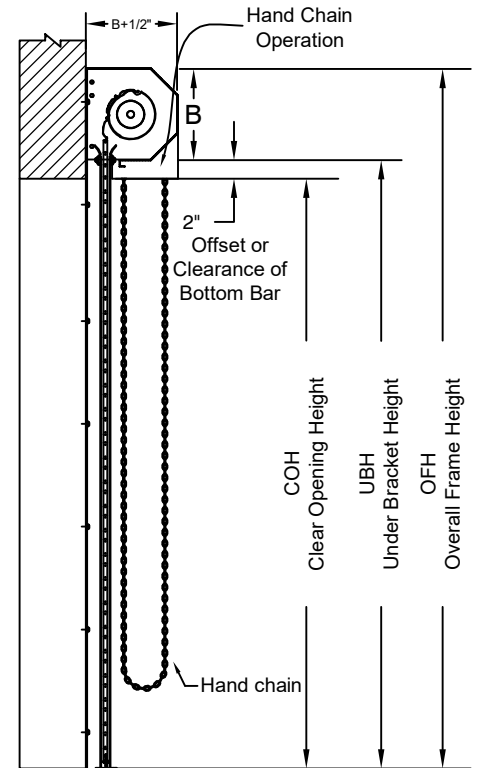

# Grille Panel Door

Hand Chain Operated  
Between Jamb Mounted

Page #: Page 1

**COIL SIDE ELEVATION**

**VERTICAL SECTION**

**BETWEEN JAMB MOUNTED (PACKOUT)**

**BETWEEN TUBE MOUNTED**

**GUIDE SECTION**