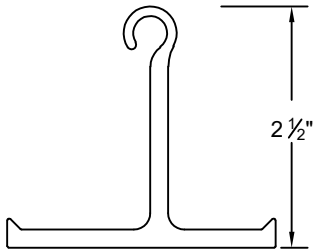

Economical Series Grille

Grille Panel Door

Motor Operated
Face of Wall Mounted

Page #: Page 2

HOOD SHAPES AVAILABLE FOR THIS DOOR

GRILLE CURTAIN OPTIONS

Call your Alpine representative for additional options and safety products to help find the best Alpine door to suit your needs.

Manufactured by:

OVERHEAD DOORS, INC.
8 HULSE RD. E. SETAUKET, N.Y. 11733
TEL: (631)473-9300 FAX: (631)642-0800
© COPYRIGHT January 2021
www.alpinedoors.com