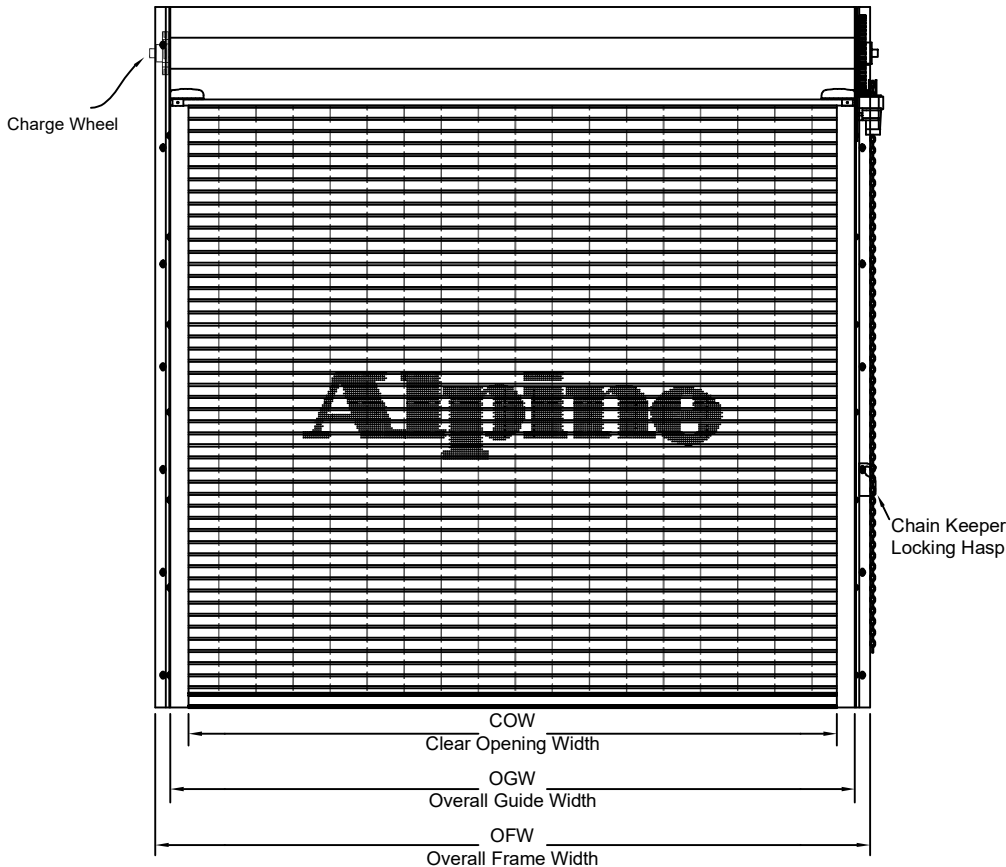

# Economical Series Grille

# Grille Panel Door

Hand Chain Operated  
Between Jamb Mounted

Page #: Page 1

**COIL SIDE ELEVATION**

**VERTICAL SECTION**

**BETWEEN JAMB MOUNTED (PACKOUT)**

**BETWEEN TUBE MOUNTED**

**GUIDE SECTION**

## HOOD SHAPES AVAILABLE FOR THIS DOOR

Brick Pattern

Straight Pattern

Continous Pattern