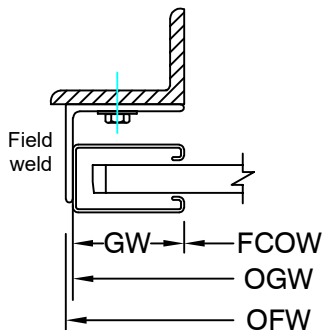

# Grille Panel Door

Hand Crank Operated  
Face of Wall Mounted

Page #: Page 1

**COIL SIDE ELEVATION**

**VERTICAL SECTION**

**FACE MOUNTED TO STEEL**

**FACE MOUNTED TO MASONRY**

**FACE MOUNTED TO TUBE**