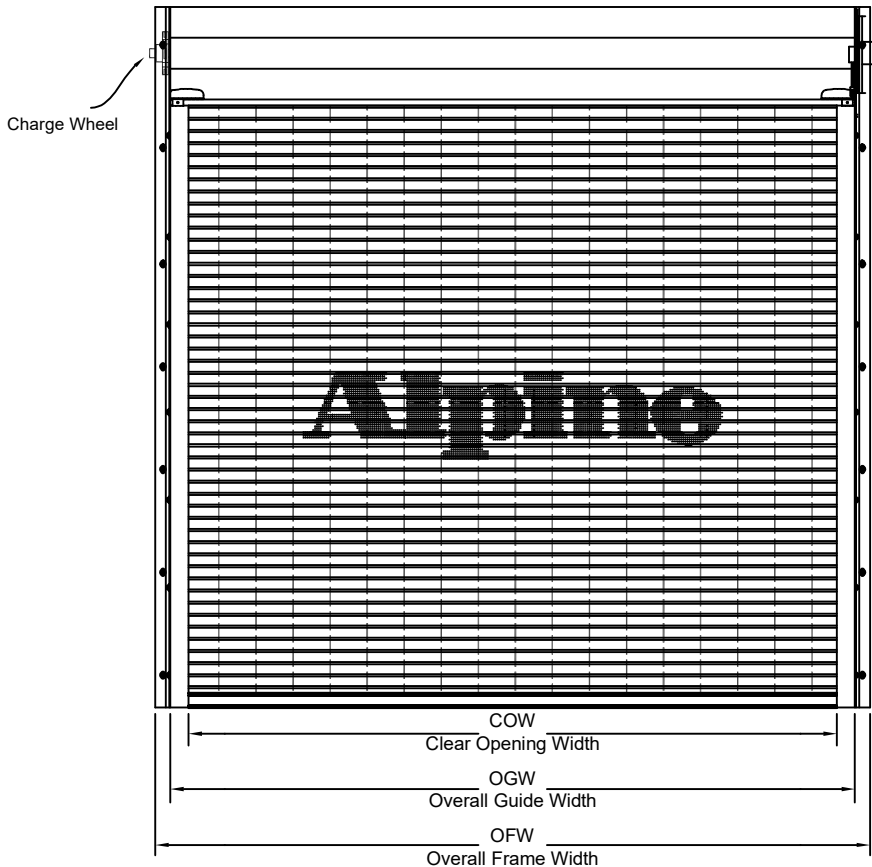

# Economical Series Grille

# Grille Panel Door

Hand Crank Operated  
Face of Wall Mounted

Page #: Page 1

**COIL SIDE ELEVATION**

**VERTICAL SECTION**

**FACE MOUNTED TO STEEL**

**FACE MOUNTED TO MASONRY**

**FACE MOUNTED TO TUBE**