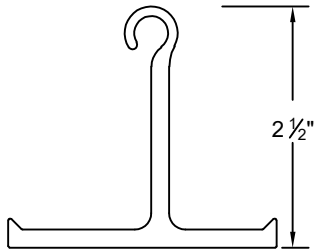

Motor Operated
Face of Wall Mounted

Page #: Page 2

HOOD SHAPES AVAILABLE FOR THIS DOOR

GRILLE CURTAIN OPTIONS

Call your Alpine representative for additional options and safety products to help find the best Alpine door to suit your needs.

Manufactured by:

OVERHEAD DOORS, INC.
8 HULSE RD. E. SETAUKET, N.Y. 11733
TEL: (631)473-9300 FAX: (631)642-0800
© COPYRIGHT January 2021
www.alpinedoors.com