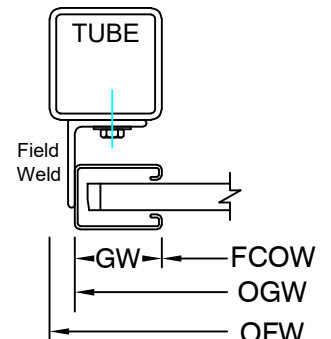

# Grille Panel Door

Hand Crank Operated  
Face of Wall Mounted

Page #: Page 1

**COIL SIDE ELEVATION**

**VERTICAL SECTION**

**FACE MOUNTED TO STEEL**

**FACE MOUNTED TO MASONRY**

**FACE MOUNTED TO TUBE**