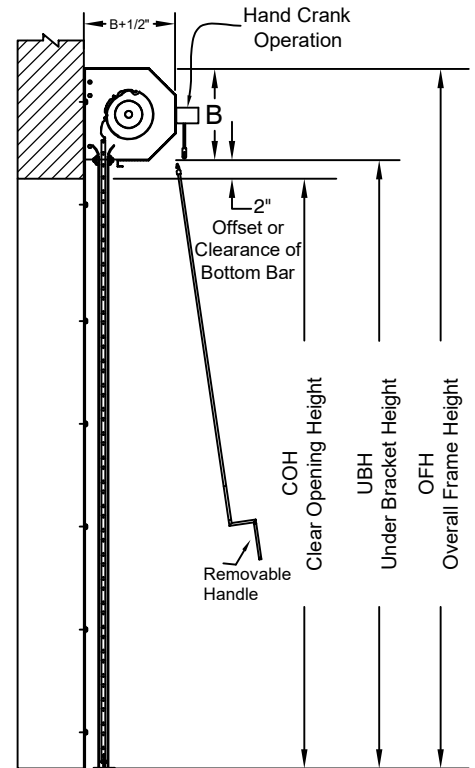

# Grille Panel Door

Hand Crank Operated  
Face of Wall Mounted

Page #: Page 1

**COIL SIDE ELEVATION**

**VERTICAL SECTION**

**FACE MOUNTED TO STEEL**

**FACE MOUNTED TO MASONRY**

**FACE MOUNTED TO TUBE**