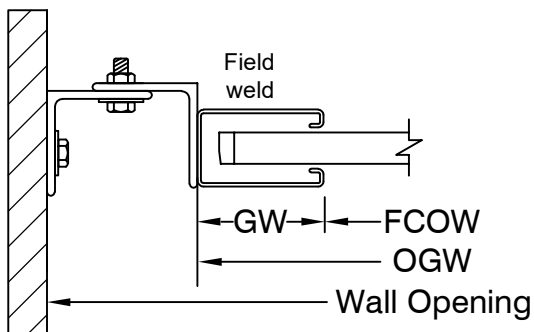

# Grille Panel Door

**E** SERIES GRILLE  
COMMERCIAL ROLLING GRILLE

Hand Crank Operated  
Between Jamb Mounted

Page #:

Page 1

**COIL SIDE ELEVATION**

**VERTICAL SECTION**

BETWEEN JAMB MOUNTED (PACKOUT)

BETWEEN TUBE MOUNTED

**GUIDE SECTION**

**Notes:**

1. See page 2 for more options.

SALES REP.:

CUSTOMER:

JOB NAME:

NUMBER: