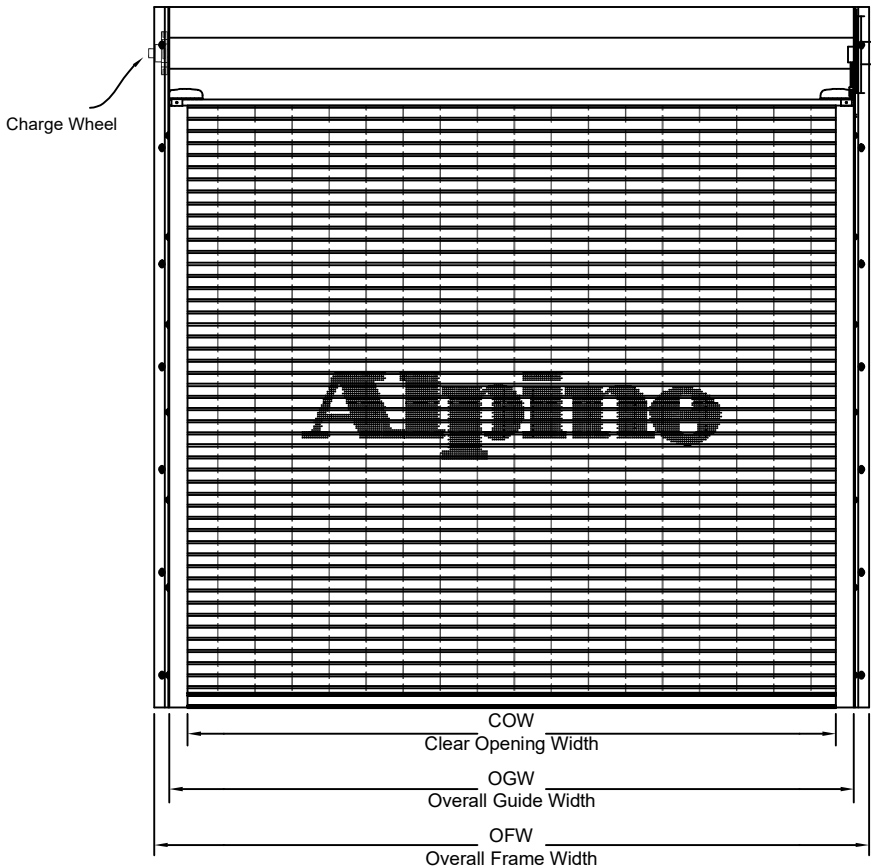

# Grille Panel Door

**E** SERIES GRILLE  
COMMERCIAL ROLLING GRILLE

Hand Crank Operated  
Between Jamb Mounted

Page #:

Page 1

**COIL SIDE ELEVATION**

**VERTICAL SECTION**

BETWEEN JAMB MOUNTED (PACKOUT)