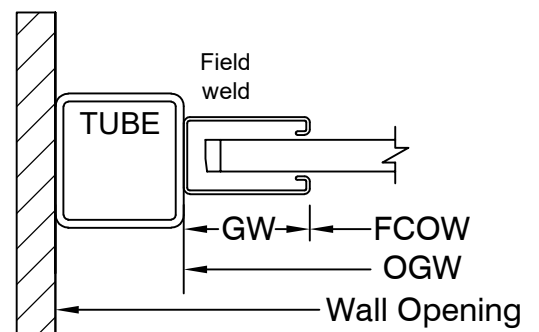

# Grille Panel Door

**E** SERIES GRILLE  
COMMERCIAL ROLLING GRILLE

Hand Crank Operated  
Between Jamb Mounted

Page #:

Page 1

**COIL SIDE ELEVATION**

**VERTICAL SECTION**

BETWEEN JAMB MOUNTED (PACKOUT)

BETWEEN TUBE MOUNTED

**GUIDE SECTION**

**Notes:**

1. See page 2 for more options.

SALES REP.:

CUSTOMER:

JOB NAME:

NUMBER: