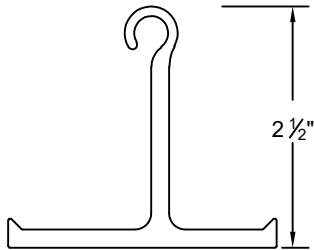

Economical Series Grille

Grille Panel Door

Motor Operated
Face of Wall Mounted

Page #: Page 2

HOOD SHAPES AVAILABLE FOR THIS DOOR

GRILLE CURTAIN OPTIONS

Call your Alpine representative for additional options and safety products to help find the best Alpine door to suit your needs.

Manufactured by:

OVERHEAD DOORS, INC.
8 HULSE RD. E. SETAUKET, N.Y. 11733
TEL: (631)473-9300 FAX: (631)642-0800
© COPYRIGHT January 2021
www.alpinedoors.com