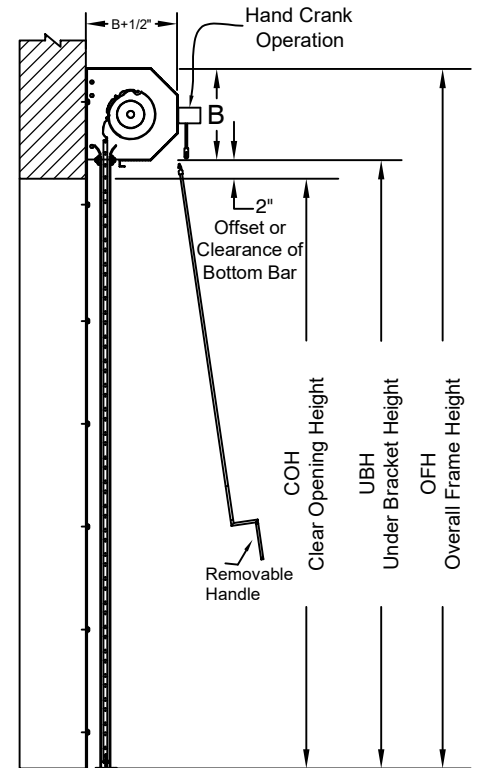

# Grille Panel Door

**E** SERIES GRILLE  
COMMERCIAL ROLLING GRILLE

Hand Crank Operated  
Between Jamb Mounted

Page #:

Page 1

**COIL SIDE ELEVATION**

**VERTICAL SECTION**

BETWEEN JAMB MOUNTED (PACKOUT)

BETWEEN TUBE MOUNTED

**GUIDE SECTION**

**Notes:**

1. See page 2 for more options.

SALES REP.:

CUSTOMER:

JOB NAME:

NUMBER: