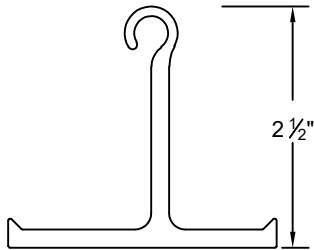

Economical Series Grille

Grille Panel Door

Motor Operated
Face of Wall Mounted

Page #: Page 1

COIL SIDE ELEVATION

VERTICAL SECTION

FACE MOUNTED TO STEEL

FACE MOUNTED TO MASONRY

FACE MOUNTED TO TUBE

GUIDE SECTION

Notes:

1. See page 2 for more options.

SALES REP.:

CUSTOMER:

JOB NAME:

NUMBER:

Page #: Page 2

BOTTOM BAR DETAIL

GUIDE DETAIL

Hexagon Hood

Square Hood

HOOD SHAPES AVAILABLE FOR THIS DOOR

Brick Pattern

Straight Pattern