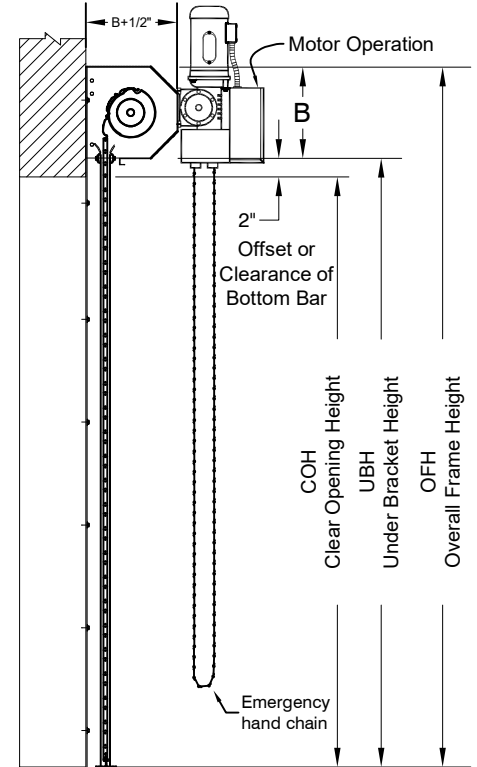

Economical Series Grille

Grille Panel Door

Motor Operated
Face of Wall Mounted

Page #: Page 1

COIL SIDE ELEVATION

VERTICAL SECTION

FACE MOUNTED TO STEEL

FACE MOUNTED TO MASONRY

FACE MOUNTED TO TUBE

GUIDE SECTION

Notes:

1. See page 2 for more options.

SALES REP.:

CUSTOMER:

JOB NAME:

NUMBER:

Page #: Page 2

BOTTOM BAR DETAIL

GUIDE DETAIL

Hexagon Hood

Square Hood

HOOD SHAPES AVAILABLE FOR THIS DOOR

Brick Pattern

Straight Pattern