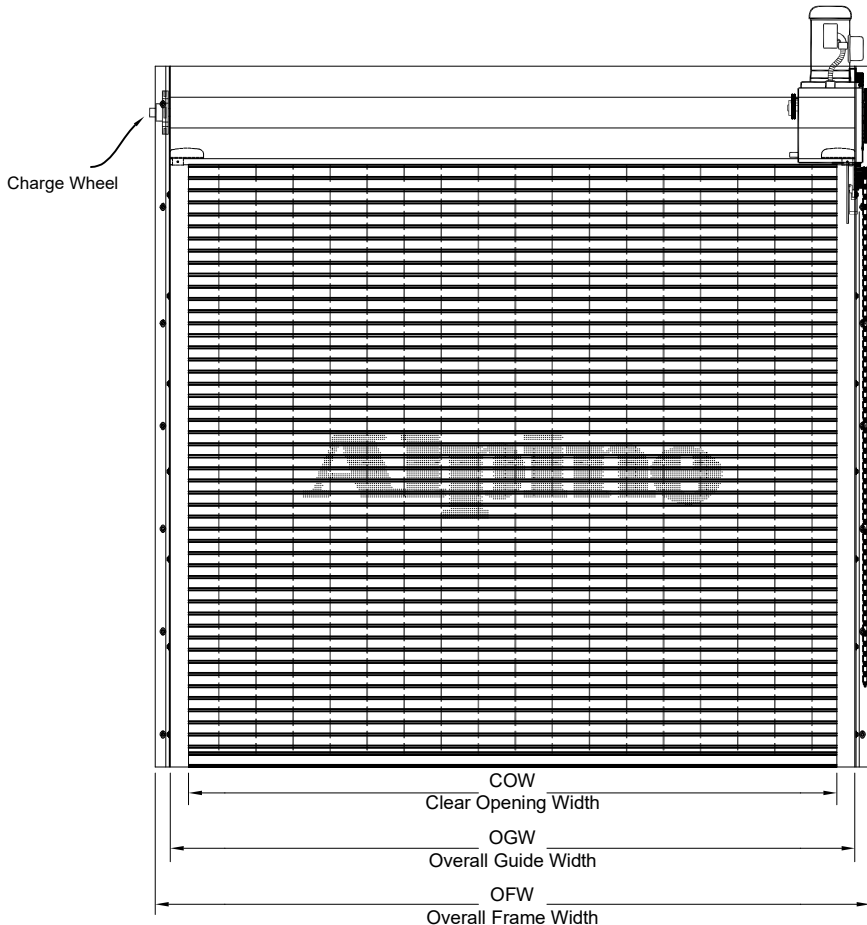

Economical Series Grille

Grille Panel Door

Motor Operated
Face of Wall Mounted

Page #: Page 1

COIL SIDE ELEVATION

VERTICAL SECTION

FACE MOUNTED TO STEEL

FACE MOUNTED TO MASONRY

FACE MOUNTED TO TUBE

GUIDE SECTION

Notes:

1. See page 2 for more options.

SALES REP.:

CUSTOMER:

JOB NAME:

NUMBER: