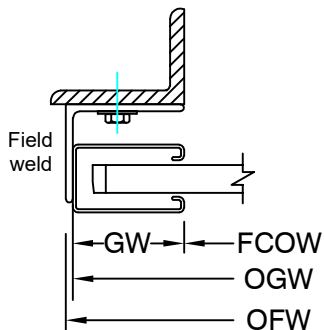

Economical Series Grille

Grille Panel Door

Push Up Operated
Face of Wall Mounted

Page #: Page 1

COIL SIDE ELEVATION

VERTICAL SECTION

FACE MOUNTED TO STEEL

FACE MOUNTED TO MASONRY

FACE MOUNTED TO TUBE

GUIDE SECTION

Notes:

1. See page 2 for more options.

SALES REP.:

CUSTOMER:

JOB NAME:

NUMBER:

Motor Operated
Face of Wall Mounted

Page #: Page 2

BOTTOM BAR DETAIL

GUIDE DETAIL

Hexagon Hood

Square Hood

HOOD SHAPES AVAILABLE FOR THIS DOOR

Brick Pattern