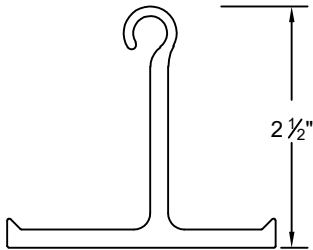

Economical Series Grille

Grille Panel Door

Push Up Operated
Face of Wall Mounted

Page #: Page 1

COIL SIDE ELEVATION

VERTICAL SECTION

FACE MOUNTED TO STEEL

FACE MOUNTED TO MASONRY

FACE MOUNTED TO TUBE

GUIDE SECTION

Notes:

1. See page 2 for more options.

SALES REP.:

CUSTOMER:

JOB NAME:

NUMBER:

Manufactured by:

Alpine[®]
OVERHEAD DOORS, INC.
8 HULSE RD. E. SETAUKET, N.Y. 11733
TEL: (631)473-9300 FAX: (631)642-0800
© COPYRIGHT January 2021
www.alpinedoors.com

Economical Series Grille

Grille Panel Door

Motor Operated
Face of Wall Mounted

Page #: Page 2

BOTTOM BAR DETAIL

GUIDE DETAIL

Hexagon Hood

Square Hood

HOOD SHAPES AVAILABLE FOR THIS DOOR

Brick Pattern