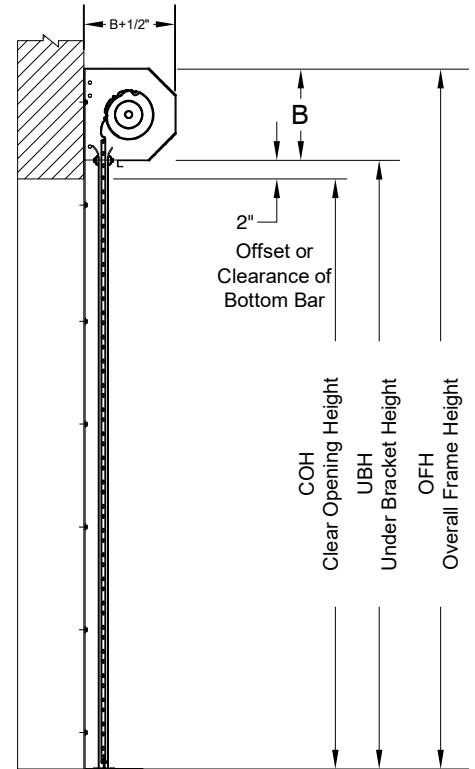

Economical Series Grille

Grille Panel Door

Push Up Operated
Face of Wall Mounted

Page #: Page 1

COIL SIDE ELEVATION

VERTICAL SECTION

FACE MOUNTED TO STEEL

FACE MOUNTED TO MASONRY

FACE MOUNTED TO TUBE

GUIDE SECTION

Notes:

1. See page 2 for more options.

SALES REP.:

CUSTOMER:

JOB NAME:

NUMBER:

Motor Operated
Face of Wall Mounted

Page #: Page 2

BOTTOM BAR DETAIL

GUIDE DETAIL

Hexagon Hood

Square Hood

HOOD SHAPES AVAILABLE FOR THIS DOOR

Brick Pattern