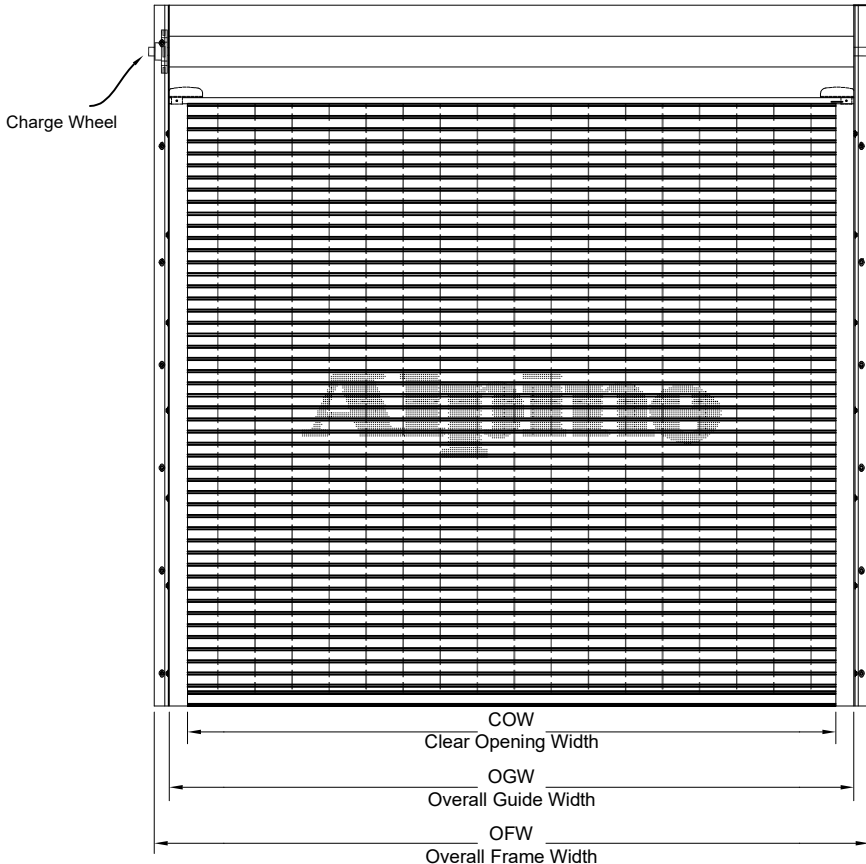

Economical Series Grille

Grille Panel Door

Push Up Operated
Face of Wall Mounted

Page #: Page 1

COIL SIDE ELEVATION

VERTICAL SECTION

FACE MOUNTED TO STEEL

FACE MOUNTED TO MASONRY

FACE MOUNTED TO TUBE

GUIDE SECTION

Notes:

1. See page 2 for more options.

SALES REP.:

CUSTOMER:

JOB NAME:

NUMBER: