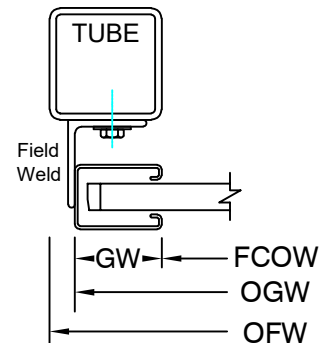

Economical Series Grille

Grille Panel Door

Push Up Operated
Face of Wall Mounted

Page #: Page 1

COIL SIDE ELEVATION

VERTICAL SECTION

FACE MOUNTED TO STEEL

FACE MOUNTED TO MASONRY

FACE MOUNTED TO TUBE

GUIDE SECTION

Notes:

1. See page 2 for more options.

SALES REP.:

CUSTOMER:

JOB NAME:

NUMBER:

Motor Operated
Face of Wall Mounted

Page #: Page 2

BOTTOM BAR DETAIL

GUIDE DETAIL

Hexagon Hood

Square Hood

HOOD SHAPES AVAILABLE FOR THIS DOOR

Brick Pattern