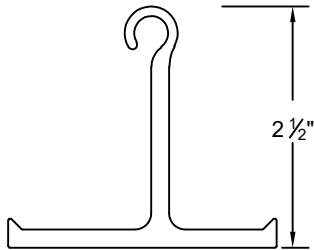

Hand Chain Operated
Between Jamb Mounted

Page #: Page 1

COIL SIDE ELEVATION

VERTICAL SECTION

BETWEEN JAMB MOUNTED (PACKOUT)

BETWEEN TUBE MOUNTED

GUIDE SECTION

Notes:

Motor Operated
Face of Wall Mounted

Page #: Page 2

BOTTOM BAR DETAIL

GUIDE DETAIL

Hexagon Hood

Square Hood

HOOD SHAPES AVAILABLE FOR THIS DOOR

CURTAIN