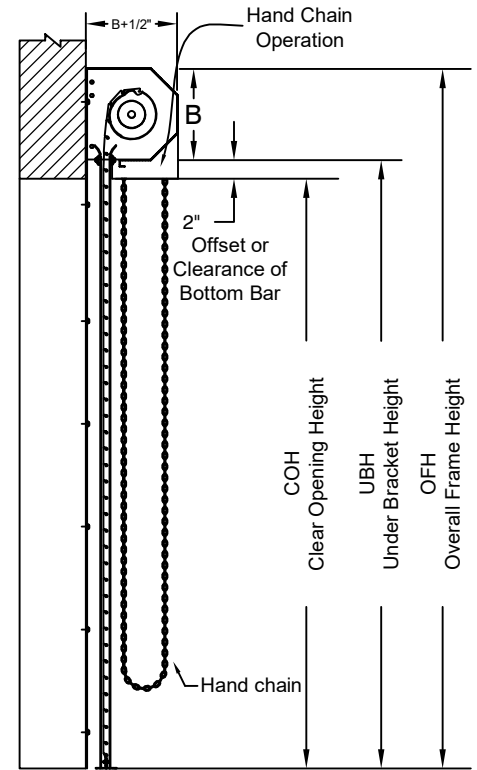

Hand Chain Operated
Between Jamb Mounted

Page #: Page 1

COIL SIDE ELEVATION

VERTICAL SECTION

BETWEEN JAMB MOUNTED (PACKOUT)

BETWEEN TUBE MOUNTED

GUIDE SECTION

Notes:

Motor Operated
Face of Wall Mounted

Page #: Page 2

BOTTOM BAR DETAIL

GUIDE DETAIL

Hexagon Hood

Square Hood

HOOD SHAPES AVAILABLE FOR THIS DOOR

CURTAIN