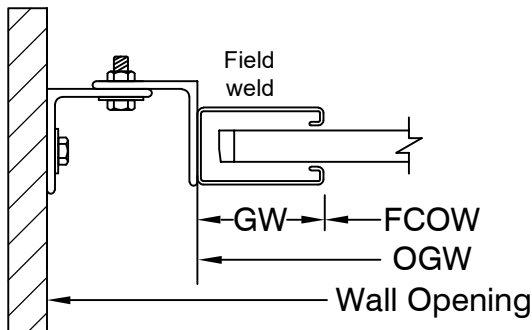

Hand Chain Operated
Between Jamb Mounted

Page #: Page 1

COIL SIDE ELEVATION

VERTICAL SECTION

BETWEEN JAMB MOUNTED (PACKOUT)

BETWEEN TUBE MOUNTED

GUIDE SECTION

Notes:

Motor Operated
Face of Wall Mounted

Page #: Page 2

BOTTOM BAR DETAIL

GUIDE DETAIL

Hexagon Hood

Square Hood

HOOD SHAPES AVAILABLE FOR THIS DOOR

CURTAIN