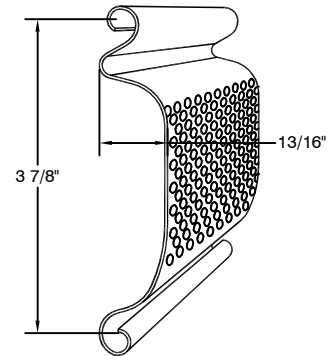

Hand Chain Operated
Between Jamb Mounted

Page #: Page 1

COIL SIDE ELEVATION

VERTICAL SECTION

BETWEEN JAMB MOUNTED (PACKOUT)

BETWEEN TUBE MOUNTED

GUIDE SECTION

Notes:

Motor Operated
Face of Wall Mounted

Page #: Page 2

BOTTOM BAR DETAIL

GUIDE DETAIL

Hexagon Hood

Square Hood

HOOD SHAPES AVAILABLE FOR THIS DOOR

CURTAIN