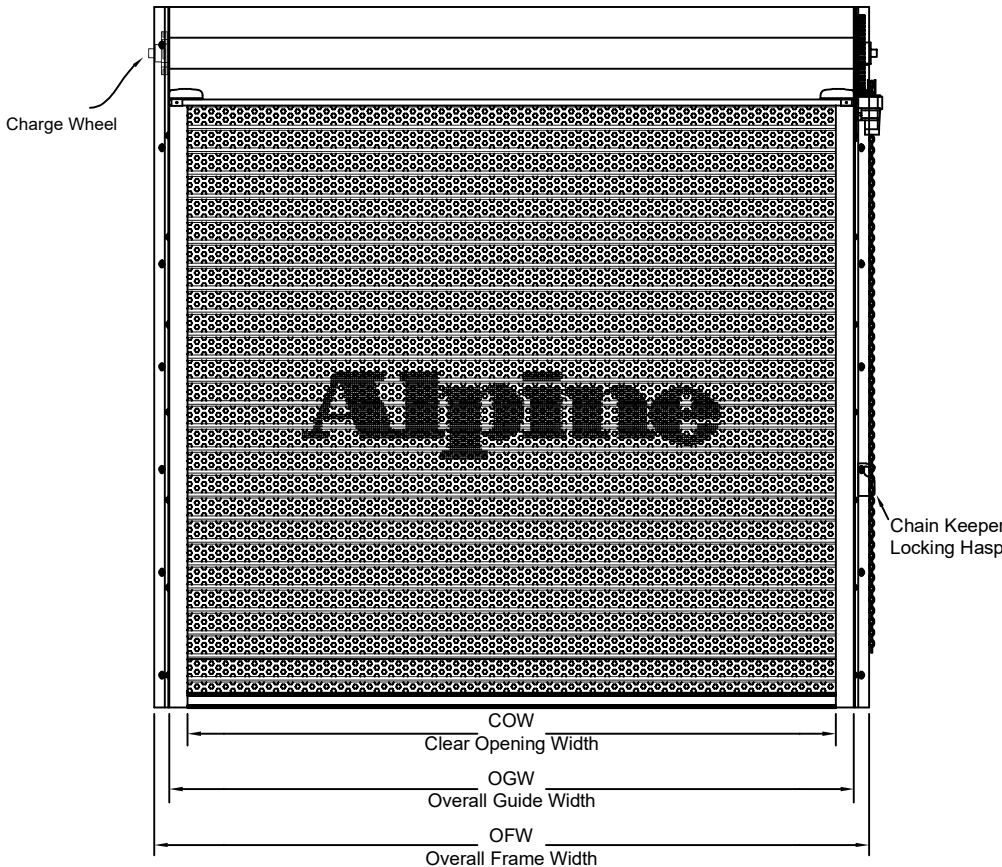

Hand Chain Operated
Between Jamb Mounted

Page #: Page 1

COIL SIDE ELEVATION

VERTICAL SECTION

BETWEEN JAMB MOUNTED (PACKOUT)

BETWEEN TUBE MOUNTED

GUIDE SECTION

Notes:

Motor Operated
Face of Wall Mounted

Page #: Page 2

BOTTOM BAR DETAIL

GUIDE DETAIL

Hexagon Hood

Square Hood

HOOD SHAPES AVAILABLE FOR THIS DOOR

CURTAIN