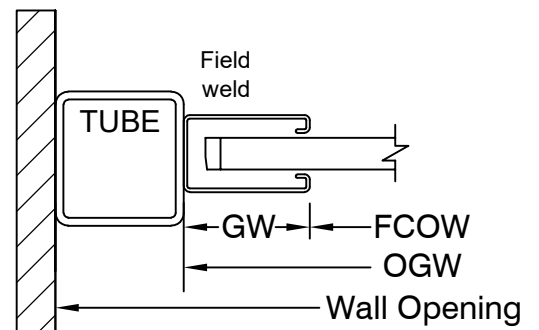

Hand Chain Operated
Between Jamb Mounted

Page #: Page 1

COIL SIDE ELEVATION

VERTICAL SECTION

BETWEEN JAMB MOUNTED (PACKOUT)

BETWEEN TUBE MOUNTED

GUIDE SECTION

Notes:

Motor Operated
Face of Wall Mounted

Page #: Page 2

BOTTOM BAR DETAIL

GUIDE DETAIL

Hexagon Hood

Square Hood

HOOD SHAPES AVAILABLE FOR THIS DOOR

CURTAIN