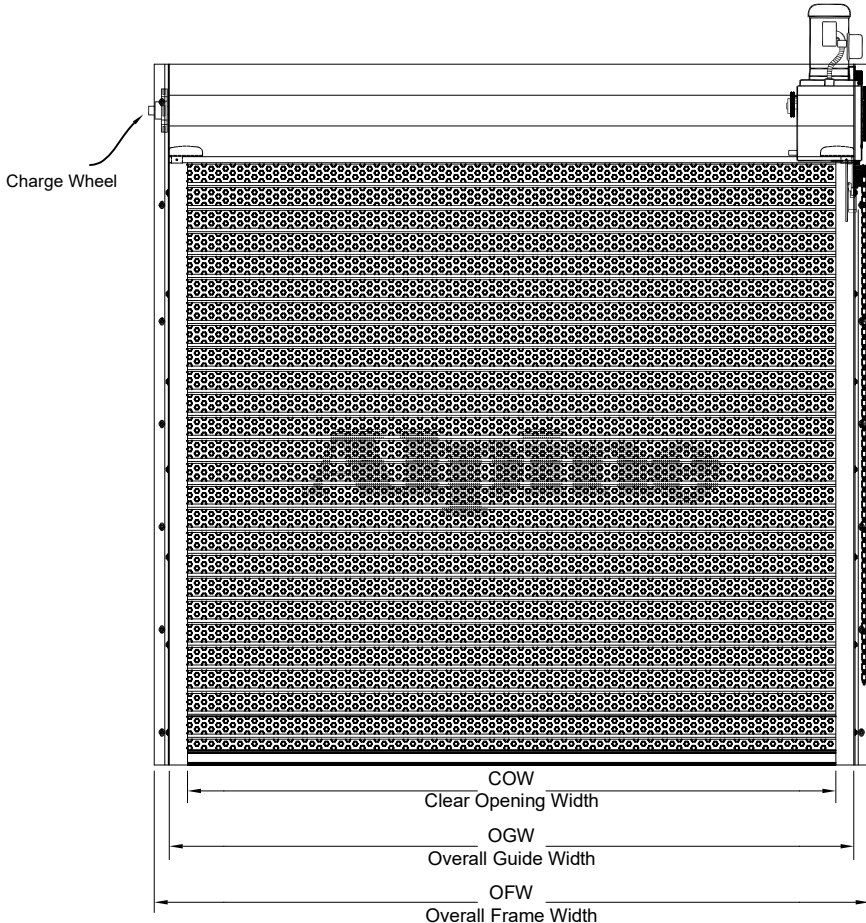

Motor Operated
Face of Wall Mounted

Page #: Page 1

COIL SIDE ELEVATION

VERTICAL SECTION

FACE MOUNTED TO STEEL

FACE MOUNTED TO MASONRY

FACE MOUNTED TO TUBE

GUIDE SECTION

Motor Operated
Face of Wall Mounted

Page #: Page 2

BOTTOM BAR DETAIL

GUIDE DETAIL

Hexagon Hood

Square Hood

HOOD SHAPES AVAILABLE FOR THIS DOOR

CURTAIN