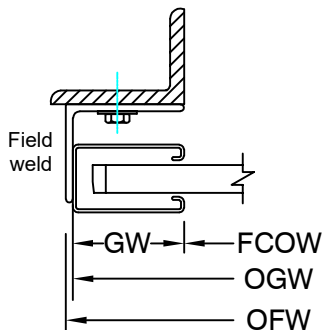

Motor Operated
Face of Wall Mounted

Page #: Page 1

COIL SIDE ELEVATION

VERTICAL SECTION

FACE MOUNTED TO STEEL

FACE MOUNTED TO MASONRY

FACE MOUNTED TO TUBE

GUIDE SECTION

Motor Operated
Face of Wall Mounted

Page #: Page 2

BOTTOM BAR DETAIL

GUIDE DETAIL

Hexagon Hood

Square Hood

HOOD SHAPES AVAILABLE FOR THIS DOOR

CURTAIN