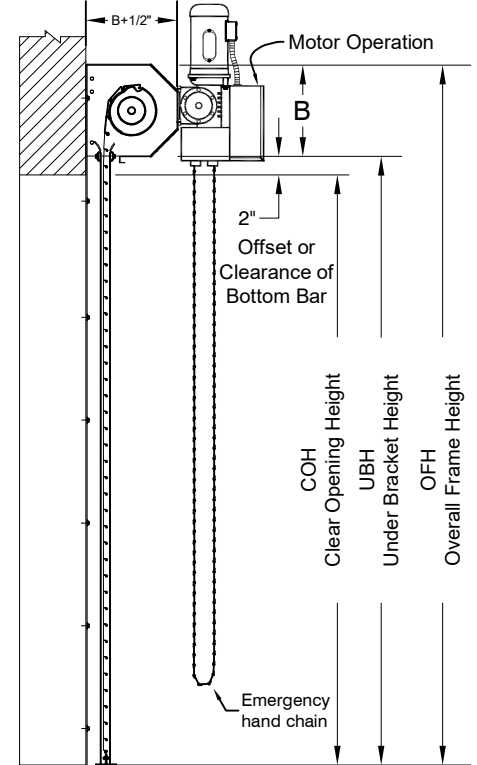

Motor Operated
Face of Wall Mounted

Page #: Page 1

COIL SIDE ELEVATION

VERTICAL SECTION

FACE MOUNTED TO STEEL

FACE MOUNTED TO MASONRY

FACE MOUNTED TO TUBE

GUIDE SECTION

Motor Operated
Face of Wall Mounted

Page #: Page 2

BOTTOM BAR DETAIL

GUIDE DETAIL

Hexagon Hood

Square Hood

HOOD SHAPES AVAILABLE FOR THIS DOOR

CURTAIN