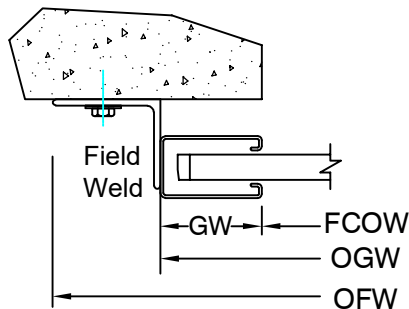

Motor Operated
Face of Wall Mounted

Page #: Page 1

COIL SIDE ELEVATION

VERTICAL SECTION

FACE MOUNTED TO STEEL

FACE MOUNTED TO MASONRY

FACE MOUNTED TO TUBE

GUIDE SECTION

Motor Operated
Face of Wall Mounted

Page #: Page 2

BOTTOM BAR DETAIL

GUIDE DETAIL

Hexagon Hood

Square Hood

HOOD SHAPES AVAILABLE FOR THIS DOOR

CURTAIN