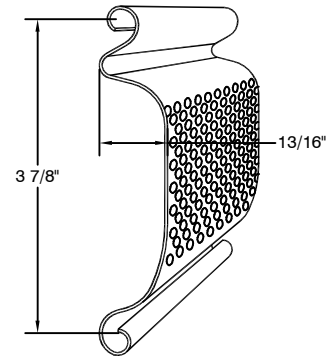

Motor Operated
Face of Wall Mounted

Page #: Page 1

COIL SIDE ELEVATION

VERTICAL SECTION

FACE MOUNTED TO STEEL

FACE MOUNTED TO MASONRY

FACE MOUNTED TO TUBE

GUIDE SECTION

Motor Operated
Face of Wall Mounted

Page #: Page 2

BOTTOM BAR DETAIL

GUIDE DETAIL

Hexagon Hood

Square Hood

HOOD SHAPES AVAILABLE FOR THIS DOOR

CURTAIN