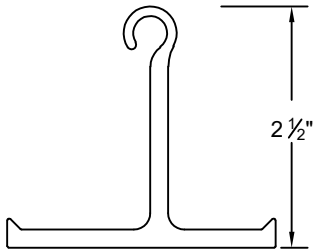

Motor Operated
Face of Wall Mounted

Page #: Page 1

COIL SIDE ELEVATION

VERTICAL SECTION

FACE MOUNTED TO STEEL

FACE MOUNTED TO MASONRY

FACE MOUNTED TO TUBE

GUIDE SECTION

Notes:

1. See page 2 for more options.

SALES REP.:

CUSTOMER:

JOB NAME:

NUMBER:

Manufactured by:

Alpine[®]
OVERHEAD DOORS, INC.
8 HULSE RD. E. SETAUKET, N.Y. 11733
TEL: (631)473-9300 FAX: (631)642-0800
© COPYRIGHT January 2021
www.alpinedoors.com

Motor Operated
Face of Wall Mounted

Page #: Page 2

BOTTOM BAR DETAIL

GUIDE DETAIL

Hexagon Hood

Square Hood

HOOD SHAPES AVAILABLE FOR THIS DOOR

CURTAIN