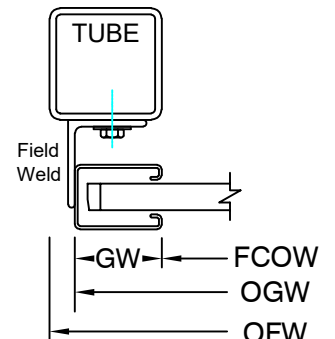

Motor Operated
Face of Wall Mounted

Page #: Page 1

COIL SIDE ELEVATION

VERTICAL SECTION

FACE MOUNTED TO STEEL

FACE MOUNTED TO MASONRY

FACE MOUNTED TO TUBE

GUIDE SECTION

Motor Operated
Face of Wall Mounted

Page #: Page 2

BOTTOM BAR DETAIL

GUIDE DETAIL

Hexagon Hood

Square Hood

HOOD SHAPES AVAILABLE FOR THIS DOOR

CURTAIN