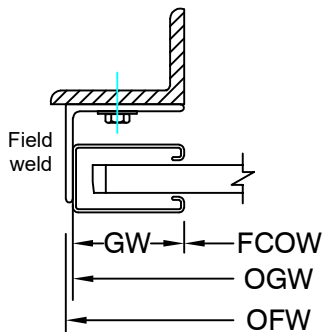

Push Up Operated  
Face of Wall Mounted

Page #: Page 1

**COIL SIDE ELEVATION**

**VERTICAL SECTION**

**FACE MOUNTED TO STEEL**

**FACE MOUNTED TO MASONRY**

**FACE MOUNTED TO TUBE**

**GUIDE SECTION**

Motor Operated  
Face of Wall Mounted

Page #: Page 2

BOTTOM BAR DETAIL

GUIDE DETAIL

Hexagon Hood

Square Hood

HOOD SHAPES AVAILABLE FOR THIS DOOR

CURTAIN