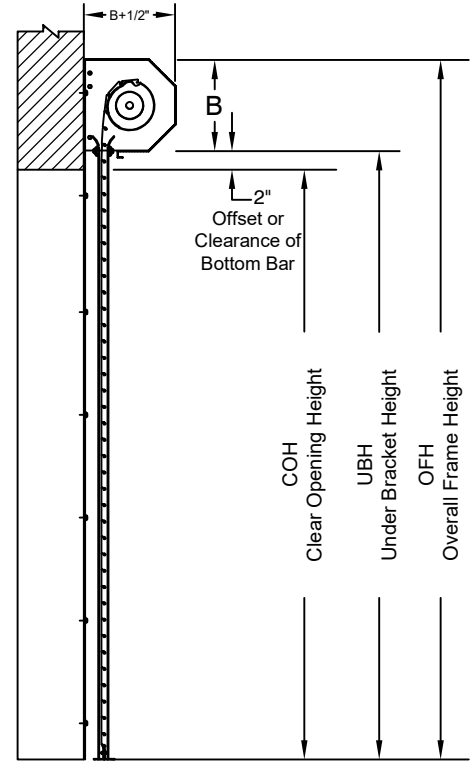

Push Up Operated  
Face of Wall Mounted

Page #: Page 1

**COIL SIDE ELEVATION**

**VERTICAL SECTION**

**FACE MOUNTED TO STEEL**

**FACE MOUNTED TO MASONRY**

**FACE MOUNTED TO TUBE**

**GUIDE SECTION**

Motor Operated  
Face of Wall Mounted

Page #: Page 2

BOTTOM BAR DETAIL

GUIDE DETAIL

Hexagon Hood

Square Hood

HOOD SHAPES AVAILABLE FOR THIS DOOR

CURTAIN