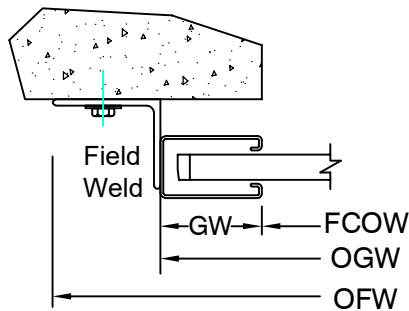

Push Up Operated  
Face of Wall Mounted

Page #: Page 1

**COIL SIDE ELEVATION**

**VERTICAL SECTION**

**FACE MOUNTED TO STEEL**

**FACE MOUNTED TO MASONRY**

**FACE MOUNTED TO TUBE**

**GUIDE SECTION**

Motor Operated  
Face of Wall Mounted

Page #: Page 2

BOTTOM BAR DETAIL

GUIDE DETAIL

Hexagon Hood

Square Hood

HOOD SHAPES AVAILABLE FOR THIS DOOR

CURTAIN