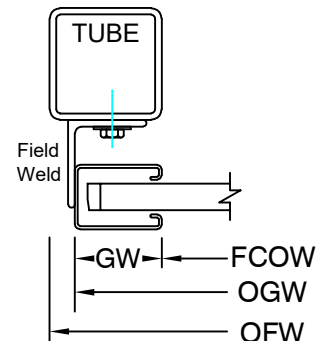

Push Up Operated  
Face of Wall Mounted

Page #: Page 1

**COIL SIDE ELEVATION**

**VERTICAL SECTION**

**FACE MOUNTED TO STEEL**

**FACE MOUNTED TO MASONRY**

**FACE MOUNTED TO TUBE**

**GUIDE SECTION**

Motor Operated  
Face of Wall Mounted

Page #: Page 2

BOTTOM BAR DETAIL

GUIDE DETAIL

Hexagon Hood

Square Hood

HOOD SHAPES AVAILABLE FOR THIS DOOR

CURTAIN