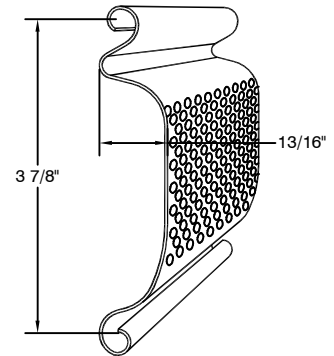

Push Up Operated  
Face of Wall Mounted

Page #: Page 1

**COIL SIDE ELEVATION**

**VERTICAL SECTION**

**FACE MOUNTED TO STEEL**

**FACE MOUNTED TO MASONRY**

**FACE MOUNTED TO TUBE**

**GUIDE SECTION**

Motor Operated  
Face of Wall Mounted

Page #: Page 2

BOTTOM BAR DETAIL

GUIDE DETAIL

Hexagon Hood

Square Hood

HOOD SHAPES AVAILABLE FOR THIS DOOR

CURTAIN