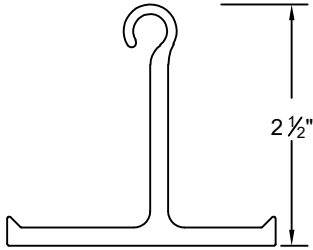

Push Up Operated  
Face of Wall Mounted

Page #: Page 1

**COIL SIDE ELEVATION**

**VERTICAL SECTION**

**FACE MOUNTED TO STEEL**

**FACE MOUNTED TO MASONRY**

**FACE MOUNTED TO TUBE**

**GUIDE SECTION**

Motor Operated  
Face of Wall Mounted

Page #: Page 2

BOTTOM BAR DETAIL

GUIDE DETAIL

Hexagon Hood

Square Hood

HOOD SHAPES AVAILABLE FOR THIS DOOR

CURTAIN