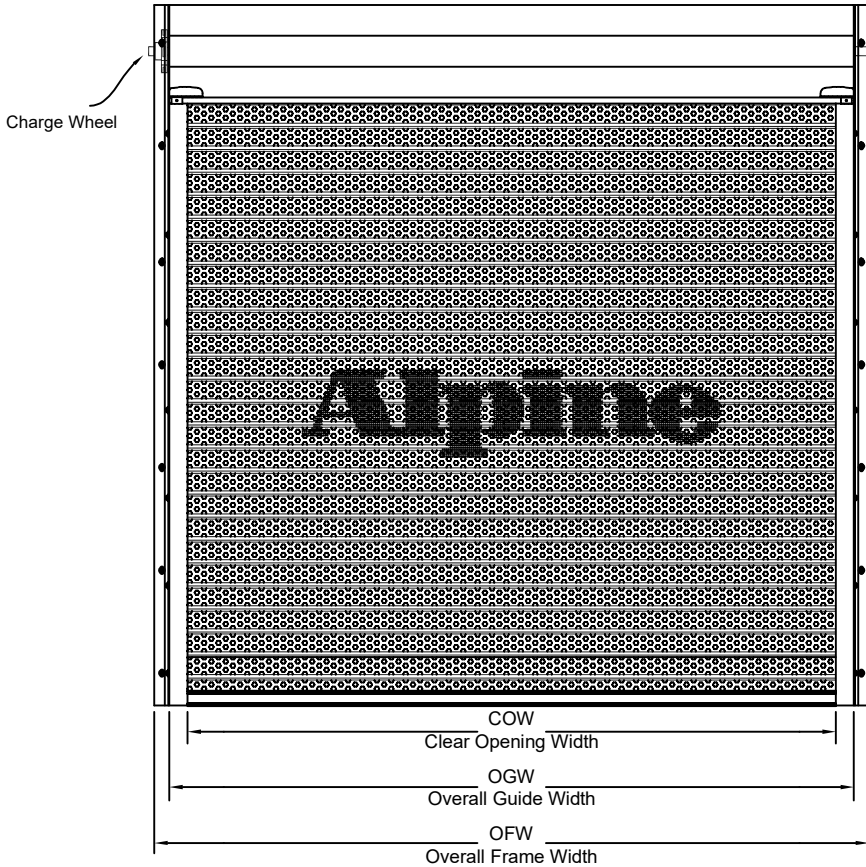

Push Up Operated  
Face of Wall Mounted

Page #: Page 1

**COIL SIDE ELEVATION**

**VERTICAL SECTION**

**FACE MOUNTED TO STEEL**

**FACE MOUNTED TO MASONRY**

**FACE MOUNTED TO TUBE**

**GUIDE SECTION**

Motor Operated  
Face of Wall Mounted

Page #: Page 2

BOTTOM BAR DETAIL

GUIDE DETAIL

Hexagon Hood

Square Hood

HOOD SHAPES AVAILABLE FOR THIS DOOR

CURTAIN