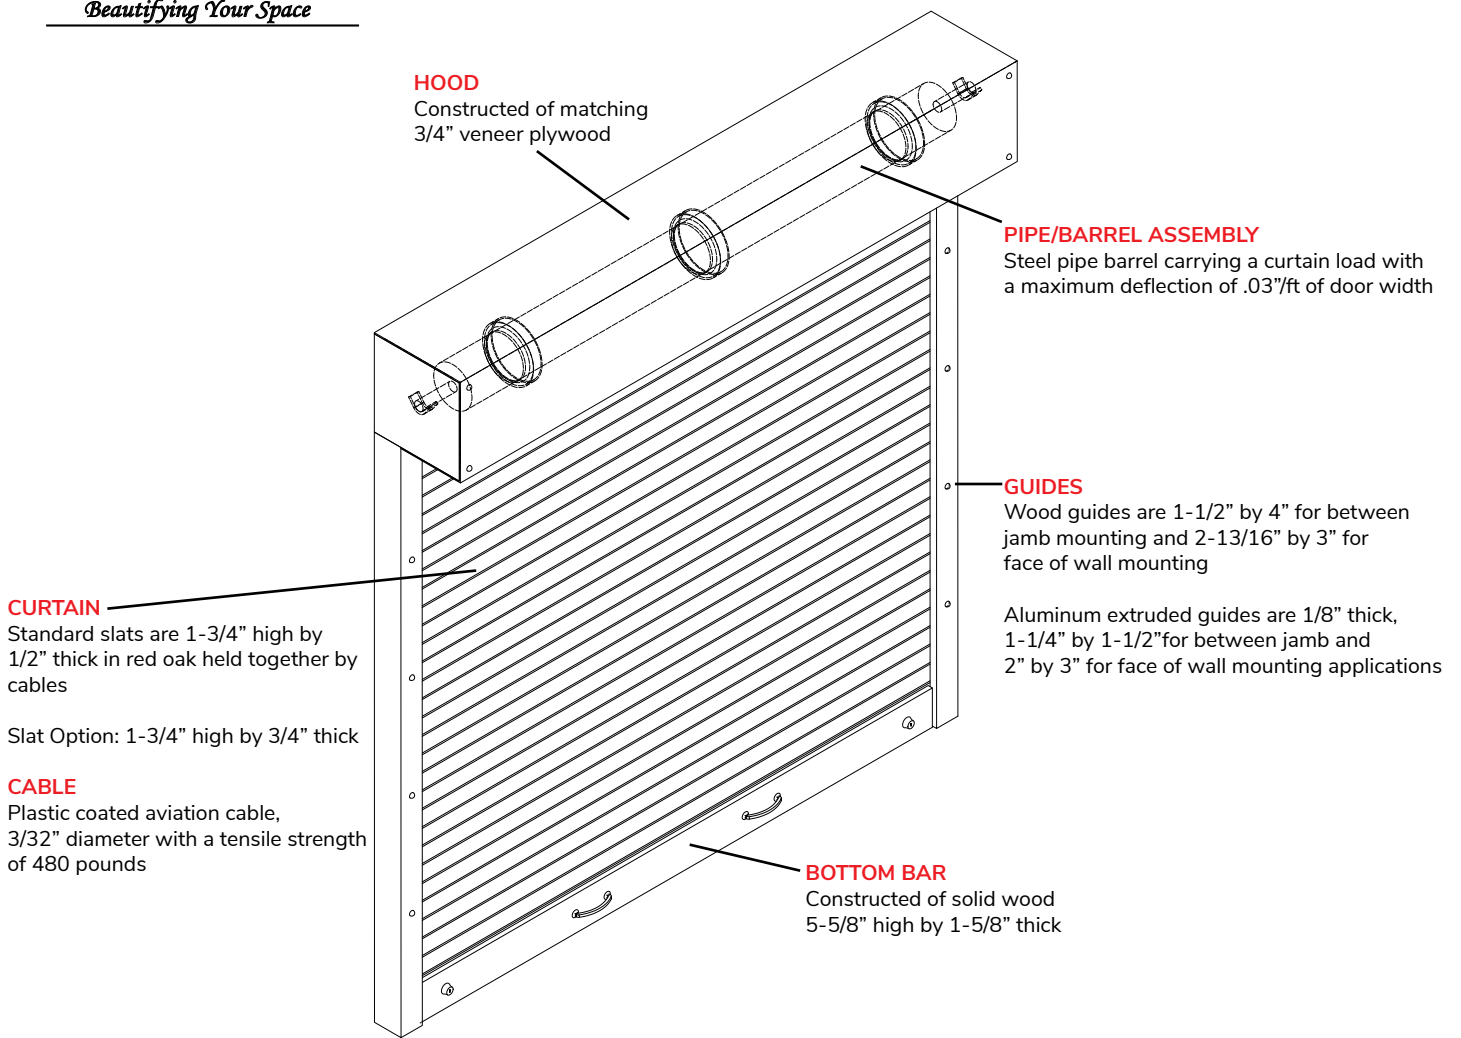

### Wooden Counter-Shutter<sup>®</sup> Features

- Combines the richness and beauty of wood with the security and practicality of a roll-up door
- Highly durable
- Requires little to no maintenance

Wood Shutters are ideal for office windows, school cafeterias, healthcare facilities, hospitals and airport concession displays.

### Functional Benefits

- Crank, manual push up, or electric operation
- Additional wood species: Douglas fir, white oak, birch and exotic
- Hood in wood to match slats or aluminum
- Aluminum guides, cylinder locks
- Little to no maintenance required