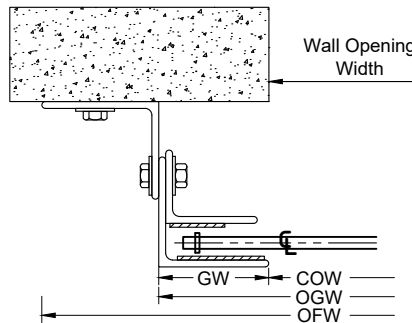

Speed Grille

Variable Pattern

SPEED-GRILLE™
HIGH PERFORMANCE ROLLING GRILLE

Motor Operated
Face of Wall Mounted

Page #: Page 1

COIL SIDE ELEVATION

VERTICAL SECTION

FACE MOUNTED TO STEEL

FACE MOUNTED TO MASONRY

FACE MOUNTED TO TUBE

GUIDE SECTION

Notes:

1. See page 2 for more options.

SALES REP.:

CUSTOMER:

JOB NAME: