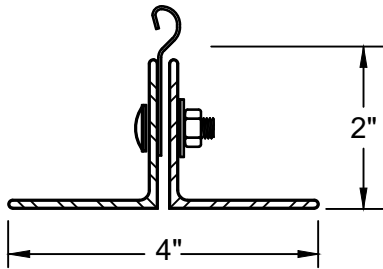

FACE MOUNTED TO MASONRY

FACE MOUNTED TO TUBE

GUIDE SECTION

Notes:

1. See page 2 for more options.

SALES REP.:

CUSTOMER:

JOB NAME:

NUMBER:

Manufactured by:

OVERHEAD DOORS, INC.
8 HULSE RD. E. SETAUKET, N.Y. 11733
TEL: (631)473-9300 FAX: (631)642-0800

© COPYRIGHT January 2023

Speed Grille

Variable Pattern

Motor Operated
Face of Wall Mounted

Page #: Page 2

Brick Pattern

Straight Pattern

BOTTOM BAR DETAIL

GRILLE CURTAIN OPTIONS

Hexagon Hood

Square Hood

Round Hood