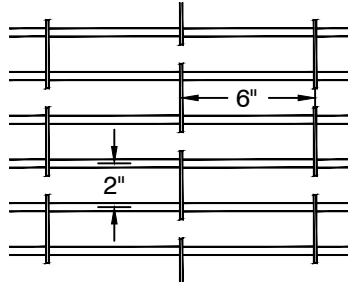

Speed Grille

Variable Pattern

SPEED-GRILLE™
HIGH PERFORMANCE ROLLING GRILLE

Motor Operated
Face of Wall Mounted

Page #: Page 1

COIL SIDE ELEVATION

VERTICAL SECTION

FACE MOUNTED TO STEEL

FACE MOUNTED TO MASONRY

FACE MOUNTED TO TUBE

GUIDE SECTION

Notes:

1. See page 2 for more options.

SALES REP.:

CUSTOMER:

JOB NAME:

Page #: Page 2

Brick Pattern

Straight Pattern

BOTTOM BAR DETAIL

GRILLE CURTAIN OPTIONS

Hexagon Hood

Square Hood

Round Hood