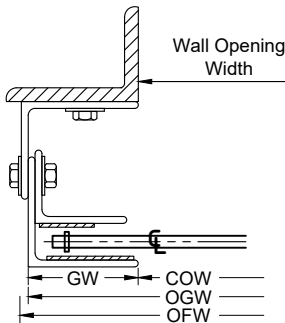

Speed Grille

Variable Pattern

SPEED-GRILLE™
HIGH PERFORMANCE ROLLING GRILLE

Motor Operated
Face of Wall Mounted

Page #: Page 1

COIL SIDE ELEVATION

VERTICAL SECTION

FACE MOUNTED TO STEEL

FACE MOUNTED TO MASONRY

FACE MOUNTED TO TUBE

GUIDE SECTION

Notes:

1. See page 2 for more options.

SALES REP.:

CUSTOMER:

JOB NAME: