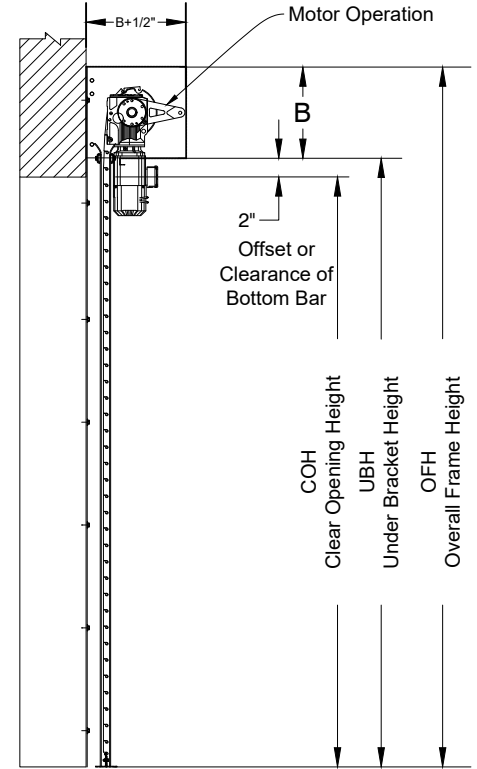

Speed Grille

Variable Pattern

SPEED-GRILLE™
HIGH PERFORMANCE ROLLING GRILLE

Motor Operated
Face of Wall Mounted

Page #: Page 1

COIL SIDE ELEVATION

VERTICAL SECTION

FACE MOUNTED TO STEEL

FACE MOUNTED TO MASONRY

FACE MOUNTED TO TUBE

GUIDE SECTION

Notes:

1. See page 2 for more options.

SALES REP.:

CUSTOMER:

JOB NAME: