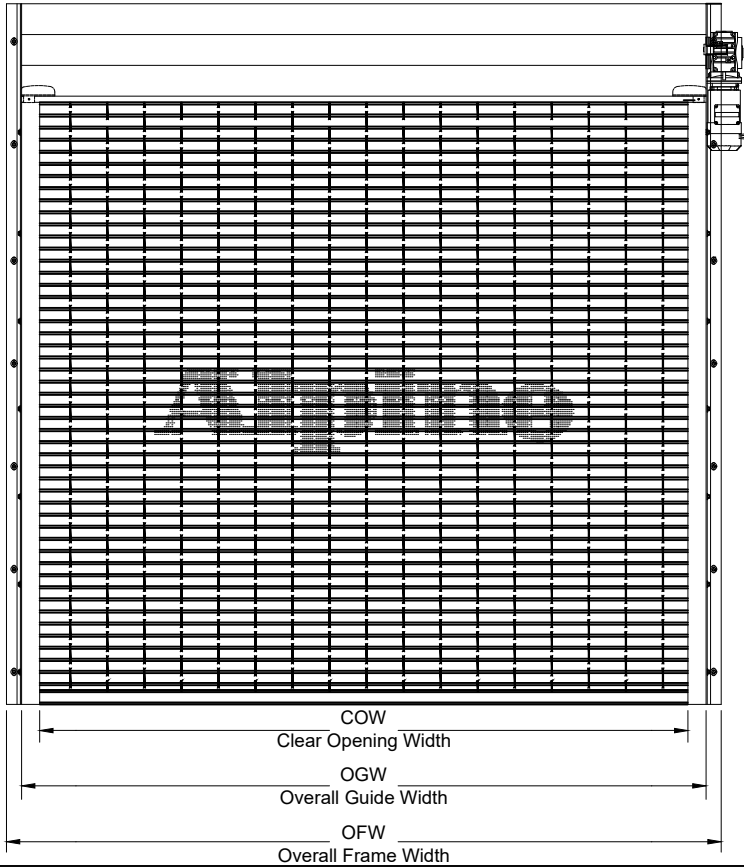

Speed Grille

Variable Pattern

SPEED-GRILLE™
HIGH PERFORMANCE ROLLING GRILLE

Motor Operated
Face of Wall Mounted

Page #: Page 1

COIL SIDE ELEVATION

VERTICAL SECTION

FACE MOUNTED TO STEEL

FACE MOUNTED TO MASONRY

FACE MOUNTED TO TUBE

GUIDE SECTION

Notes:

1. See page 2 for more options.

SALES REP.:

CUSTOMER:

JOB NAME: