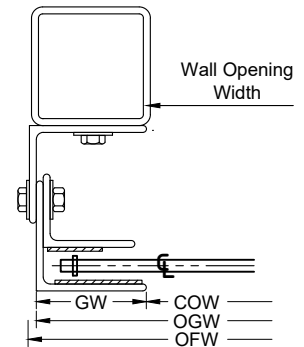

Speed Grille

Variable Pattern

SPEED-GRILLE™
HIGH PERFORMANCE ROLLING GRILLE

Motor Operated
Face of Wall Mounted

Page #: Page 1

COIL SIDE ELEVATION

VERTICAL SECTION

FACE MOUNTED TO STEEL

FACE MOUNTED TO MASONRY

FACE MOUNTED TO TUBE

GUIDE SECTION

Notes:

1. See page 2 for more options.

SALES REP.:

CUSTOMER:

JOB NAME: