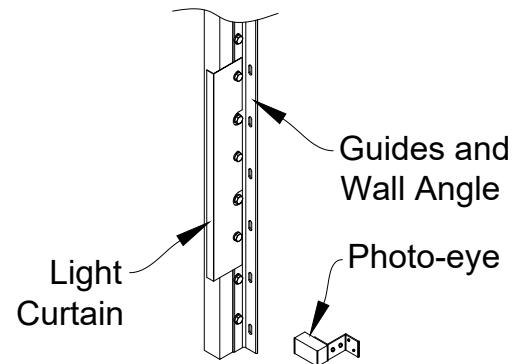

Page #: Page 2

Brick Pattern

Straight Pattern

BOTTOM BAR DETAIL

GRILLE CURTAIN OPTIONS

Hexagon Hood

Square Hood

Round Hood

HOOD SHAPES AVAILABLE FOR THIS DOOR

SAFETY ENTRAPMENT PROTECTION

STANDARD

WINDLOAD (Width Dependent)

Electric Sensing Edge

GUIDE DETAILS

OBSTACLE EDGE

Call your Alpine representative for additional options and safety products to help find the best Alpine door to suit your needs.